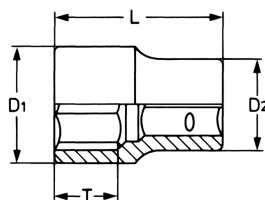

## Llaves de vaso, boca hexagonal, 1/4", 11 mm

DIN 3124 / ISO 2725, Cromo Vanadio, cromadas

Details	
Code-No.	50825601183
6Kt mm	11
L mm	25,0
T mm	12,0
D1 mm	16,0
D2 mm	16,0
Weight	21
Packaging unit	10
EAN	4024089330205

## Details

Embalaje

cartulina