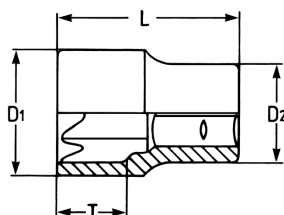

Llaves de vaso para tornillos TORX® exteriores, 1/4", E11

Cromo Vanadio, cromadas

Details	
Code-No.	50825201183
E Torx	11
Torx mm	10,08
L mm	25,0
T mm	12,0
D1 mm	16,0
D2 mm	16,0
Weight	19
Packaging unit	10