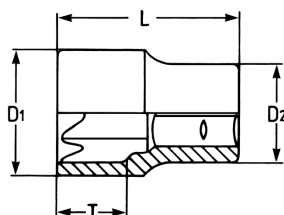

**Llaves de vaso para tornillos TORX® exteriores, 1/4", E10**

Cromo Vanadio, cromadas

Details	
Code-No.	50825201083
E Torx	10
Torx mm	9,42
L mm	25,0
T mm	12,0
D1 mm	14,0
D2 mm	14,0
Weight	15
Packaging unit	10