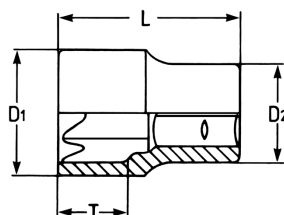

**Llaves de vaso para tornillos TORX® exteriores, 1/4", E5**

Cromo Vanadio, cromadas

Details	
Code-No.	50825200583
E Torx	5
Torx mm	4,75
L mm	25,0
T mm	7,0
D1 mm	8,0
D2 mm	12,0
Weight	10
Packaging unit	10