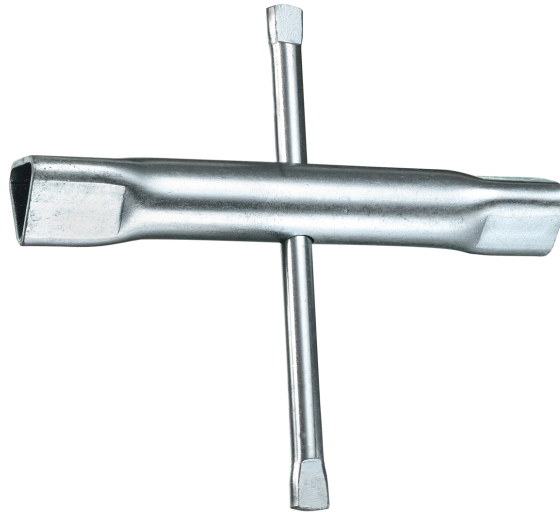

## Tubular triangular wrench with tommy bar, 140x125 mm

With tommy bar, for standard M10 and M12 triangulars, DIN 3222/3223. In particular for rescue services and caretakers.

Details	
Code-No.	50898101260
Art. No.	50898
Dimensions	140 x 125
Weight	175
Packaging unit	1
EAN	4024089339550
Packaging	cardboard