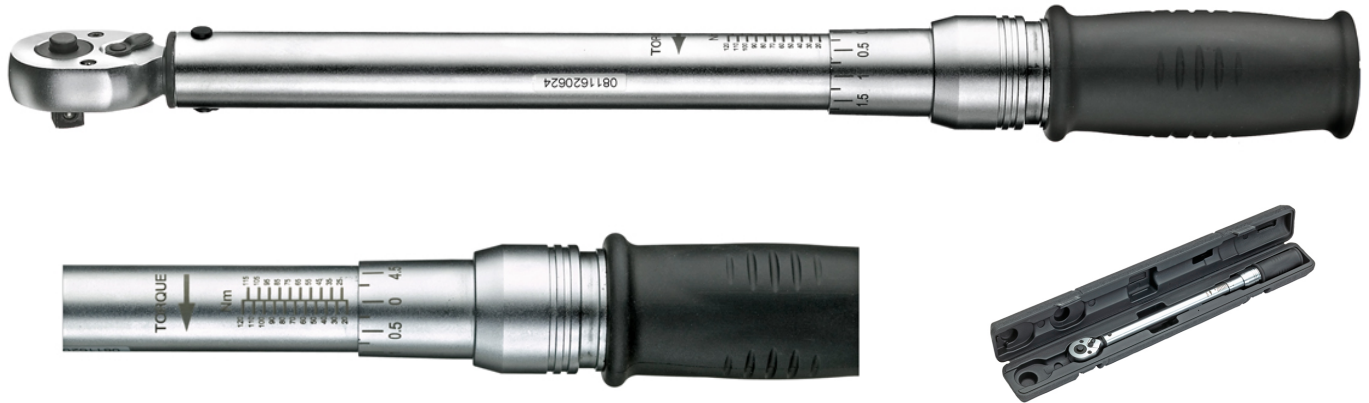

## Torque wrenches with reversible ratchet, 1/4"

Chrome-Vanadium in plastic box. Lever type reversible ratchet with quick release ejector button. Clearly visible scale. Locking of set torque. Nonskid turning handle for safe handling and precise adjustment of torque value.

Details	
Code-No.	50880000080
Art. No.	50880
4Kt inside	1/4"
Nm	4-20
L mm	300-320
Weight	865
Packaging unit	1
EAN	4024089348156
Packaging	plastic box