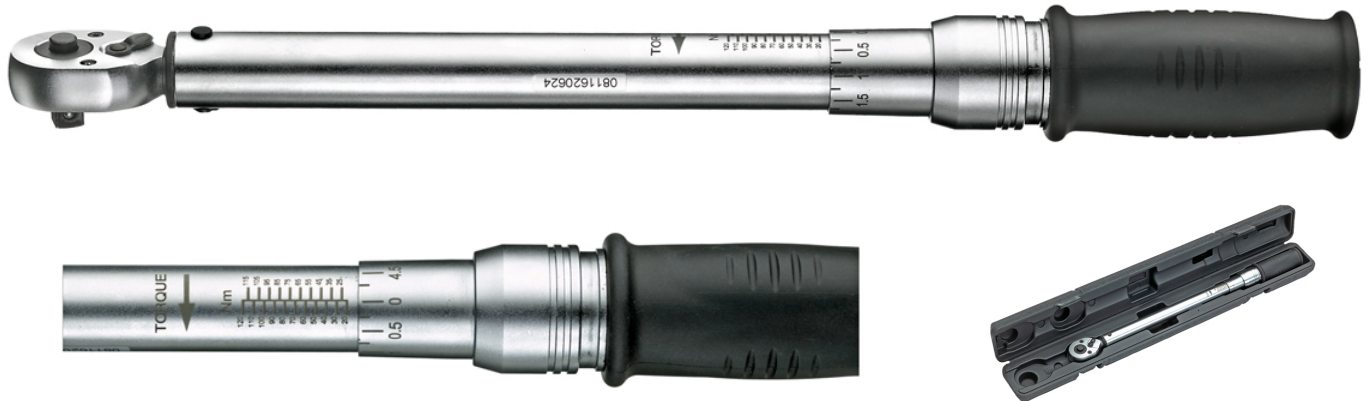

Torque wrenches with reversible ratchet, 1/4"

Chrome-Vanadium in plastic box. Lever type reversible ratchet with quick release ejector button. Clearly visible scale. Locking of set torque. Nonskid turning handle for safe handling and precise adjustment of torque value.

Details	
Code-No.	50880000080
Art. No.	50880
4Kt inside	1/4"
Nm	4-20
L mm	300-320
Weight	865
Packaging unit	1
EAN	4024089348156
Packaging	plastic box