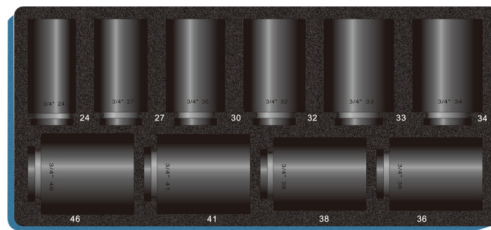

IMPACT-Socket set, extra deep, 3/4" ,10-pcs.

Chrome molybdenum, , with 2 components foam insert in metal case
 Contents: MM 24, 27, 30, 32, 33, 34, 36, 38, 41, 46

Details	
Code-No.	50865191036
Weight	7900
Dimensions	370 x 170 x 85 mm
Packaging unit	1
EAN	4024089459869
Packaging	metal case