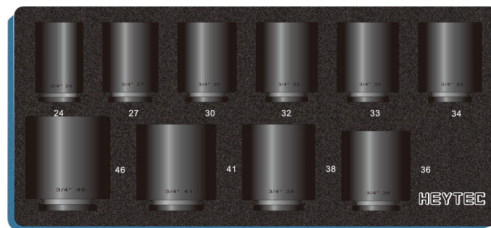

IMPACT-Socket set, 3/4", 10-pcs.

Chrom Molybdän, Schaumstoffeinlage in Metallkasten.
 Contents: MM 24, 27, 30, 32, 33, 34, 36, 38, 41, 46

Details	
Code-No.	50865001036
Weight	6500
Dimensions	370 x 170 x 85 mm
Packaging unit	1
EAN	4024089459852
Packaging	metal case