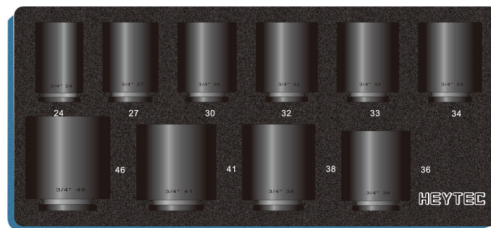

**IMPACT-Socket set, 3/4", 10-pcs.**

Chrom Molybdän, Schaumstoffeinlage in Metallkasten.  
 Contents: MM 24, 27, 30, 32, 33, 34, 36, 38, 41, 46

Details	
Code-No.	50865001036
Weight	6500
Dimensions	370 x 170 x 85 mm
Packaging unit	1
EAN	4024089459852
Packaging	metal case