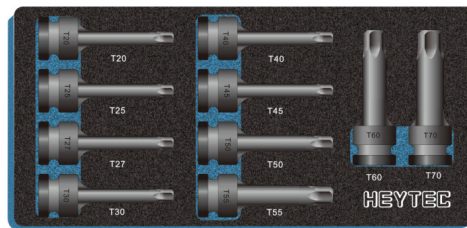

IMPACT-Screwdriver Socket -Set, 1/2", 10 pcs.

Chrome molybdenum, for TORX® head screws, with 2 components foam insert in metal case.

Contents: T20-25-27-30-40-45-50-55-60-70

Material : Chrom Molybdän

Details	
Code-No.	50863361036
Weight	2000
Dimensions	270 x 135 x 40 mm
Packaging unit	1
EAN	4024089459814
Packaging	metal case