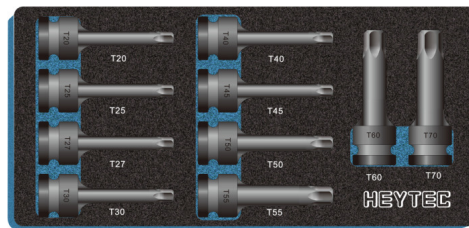

IMPACT-Screwdriver Socket -Set, 1/2", 10 pcs.

Chrome molybdenum, for TORX® head screws, with 2 components foam insert in metal case.

Contents: T20-25-27-30-40-45-50-55-60-70

Material : Chrom Molybdän

Details	
Code-No.	50863361036
Weight	2000
Dimensions	270 x 135 x 40 mm
Packaging unit	1
EAN	4024089459814
Packaging	metal case