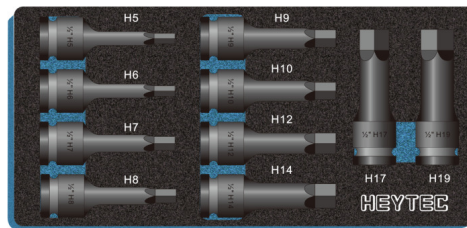

IMPACT-Screwdriver Socket -Set, 1/2", 10 pcs.

Chrome molybdenum, for hexagon socket screws
 Contents: MM 5, 6, 7, 8, 9, 10, 12, 14, 17, 19

with 2 components foam insert in metal case.

Details	
Code-No.	50863311036
Weight	1920
Dimensions	270 x 135 x 40 mm
Packaging unit	1
EAN	4024089459821
Packaging	metal case