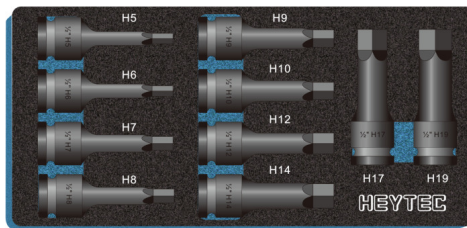

IMPACT-Screwdriver Socket -Set, 1/2", 10 pcs.

Chrome molybdenum, for hexagon socket screws
 Contents: MM 5, 6, 7, 8, 9, 10, 12, 14, 17, 19

with 2 components foam insert in metal case.

Details	
Code-No.	50863311036
Weight	1920
Dimensions	270 x 135 x 40 mm
Packaging unit	1
EAN	4024089459821
Packaging	metal case