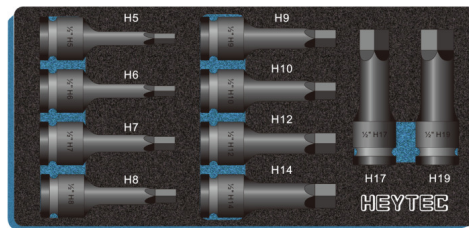

IMPACT-Screwdriver Socket -Set, 1/2", 10 pcs.

Chrome molybdenum, for hexagon socket screws
 Contents: MM 5, 6, 7, 8, 9, 10, 12, 14, 17, 19

with 2 components foam insert in metal case.

Details	
Code-No.	50863311036
Weight	1920
Dimensions	270 x 135 x 40 mm
Packaging unit	1
EAN	4024089459821
Packaging	metal case