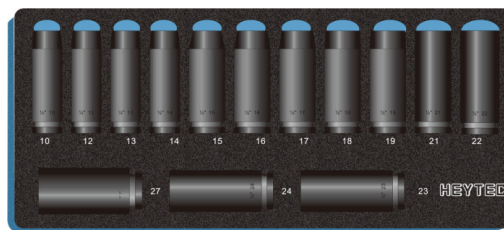

**IMPACT-Socket set, extra deep, 1/2" ,14-pcs.**

Chrome molybdenum, , with 2 components foam insert in metal case  
 Contents: MM 10, 12, 13, 14, 15, 16, 17, 18, 19, 21, 22, 23, 24, 27

Details	
Code-No.	50863191436
Weight	4000
Packaging unit	1
Dimensions	380 x 170 x 55 mm
EAN	4024089459838
Packaging	metal case