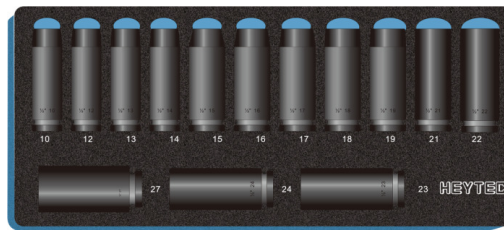

IMPACT-Socket set, extra deep, 1/2" ,14-pcs.

Chrome molybdenum, , with 2 components foam insert in metal case
 Contents: MM 10, 12, 13, 14, 15, 16, 17, 18, 19, 21, 22, 23, 24, 27

Details	
Code-No.	50863191436
Weight	4000
Packaging unit	1
Dimensions	380 x 170 x 55 mm
EAN	4024089459838
Packaging	metal case