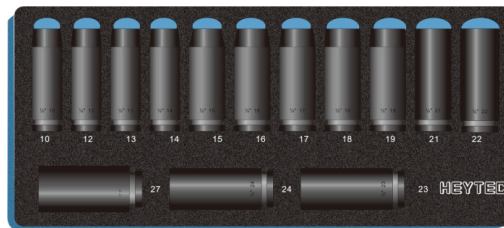

IMPACT-Socket set, extra deep, 1/2" ,14-pcs.

Chrome molybdenum, , with 2 components foam insert in metal case
 Contents: MM 10, 12, 13, 14, 15, 16, 17, 18, 19, 21, 22, 23, 24, 27

Details	
Code-No.	50863191436
Weight	4000
Packaging unit	1
Dimensions	380 x 170 x 55 mm
EAN	4024089459838
Packaging	metal case