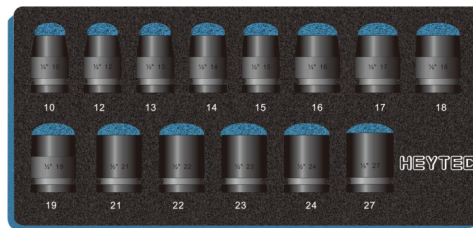

IMPACT-Socket set, 1/2", 14-pcs.

Chrome molybdenum, , with 2 components foam insert in metal case
 Contents: MM 10, 12, 13, 14, 15, 16, 17, 18, 19, 21, 22, 23, 24, 27

Details	
Code-No.	50863001436
Weight	2150
Dimensions	315 x 150 x 42 mm
Packaging unit	1
EAN	4024089459845
Packaging	metal case