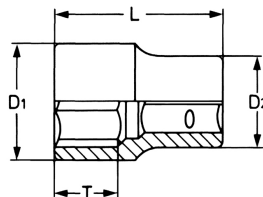

## Socket, hexagon, 1/2", 10 mm

Chrome-Vanadium, chromium plated. DIN 3124 / ISO 2725.

| Details        |               |
|----------------|---------------|
| Code-No.       | 50850601083   |
| 6Kt mm         | 10            |
| L mm           | 38,5          |
| T mm           | 14,0          |
| D1 mm          | 15,5          |
| D2 mm          | 22,0          |
| Weight         | 54            |
| Packaging unit | 10            |
| EAN            | 4024089330649 |