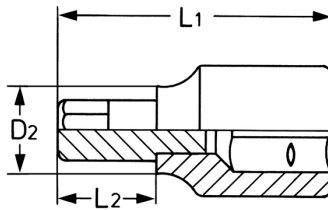

**Screwdriver socket, for Tamper TORX socket screws, 1/2",
TT55 x 62 mm**

Chrome-Vanadium, chromium plated.

Details	
Code-No.	50850375583
Art. No.	50850-37-55
TT	TT55
TT mm	11,22
L1 mm	62,0
L2 mm	24,0
D2 mm	18,0
Weight	90