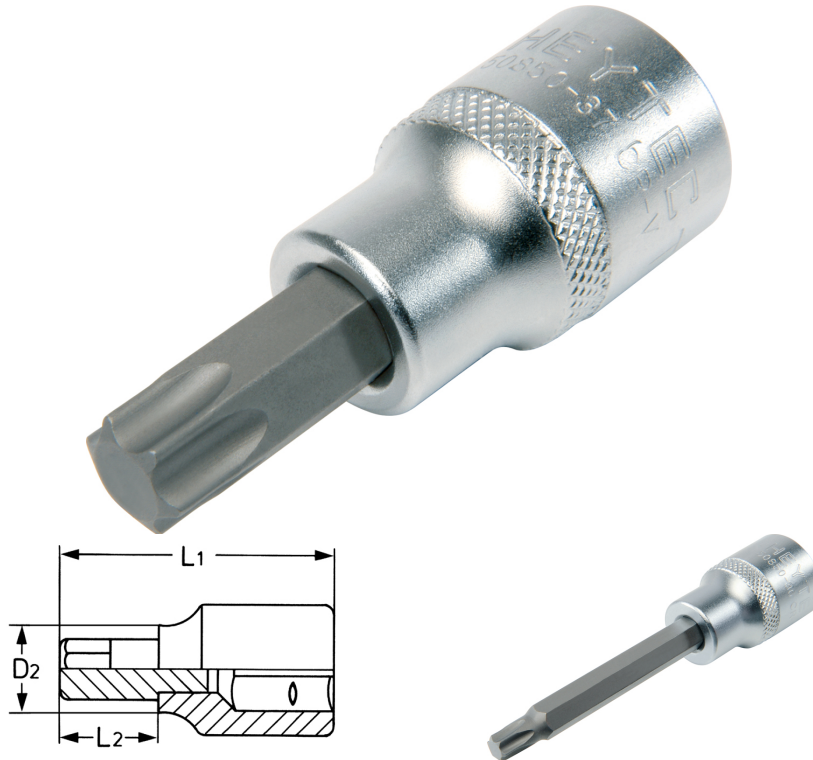

Screwdriver socket, for TORX- socket screws, 1/2", T 45 x 62 mm

Chrome-Vanadium, chromium plated.

Details	
Code-No.	50850364583
Art. No.	50850-36-45
T	T 45
Torx mm	7,82
L1 mm	62,0
L2 mm	24,0
D2 mm	18,0
Weight	88

## Details

Packaging unit	10
EAN	4024089349375
Packaging	cardboard