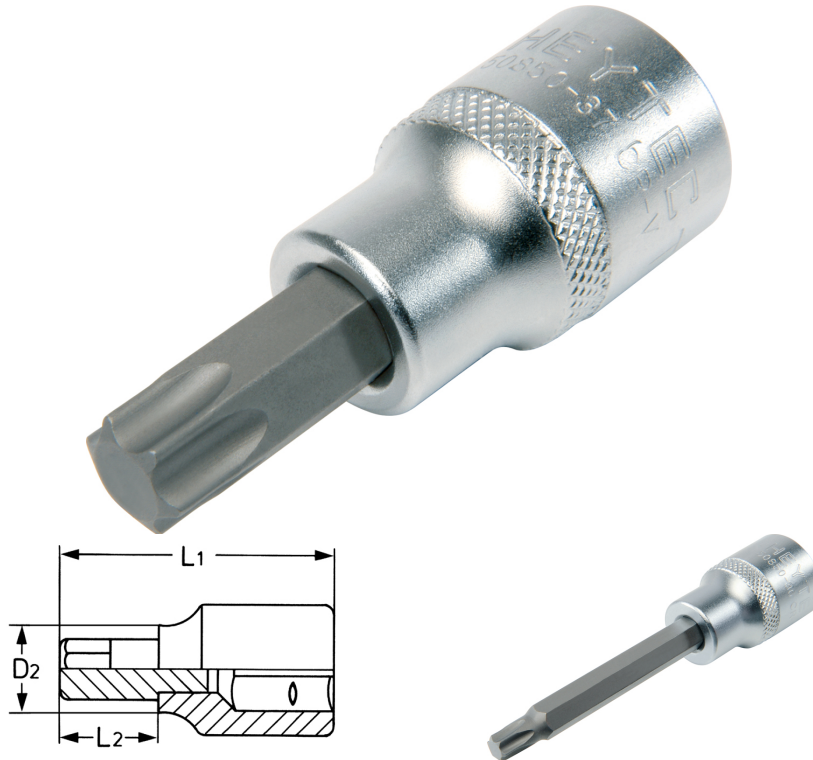

Screwdriver socket, for TORX- socket screws, 1/2", T 27 x 62 mm

Chrome-Vanadium, chromium plated.

Details	
Code-No.	50850362783
Art. No.	50850-36-27
T	T 27
Torx mm	4,99
L1 mm	62,0
L2 mm	24,0
D2 mm	18,0
Weight	86