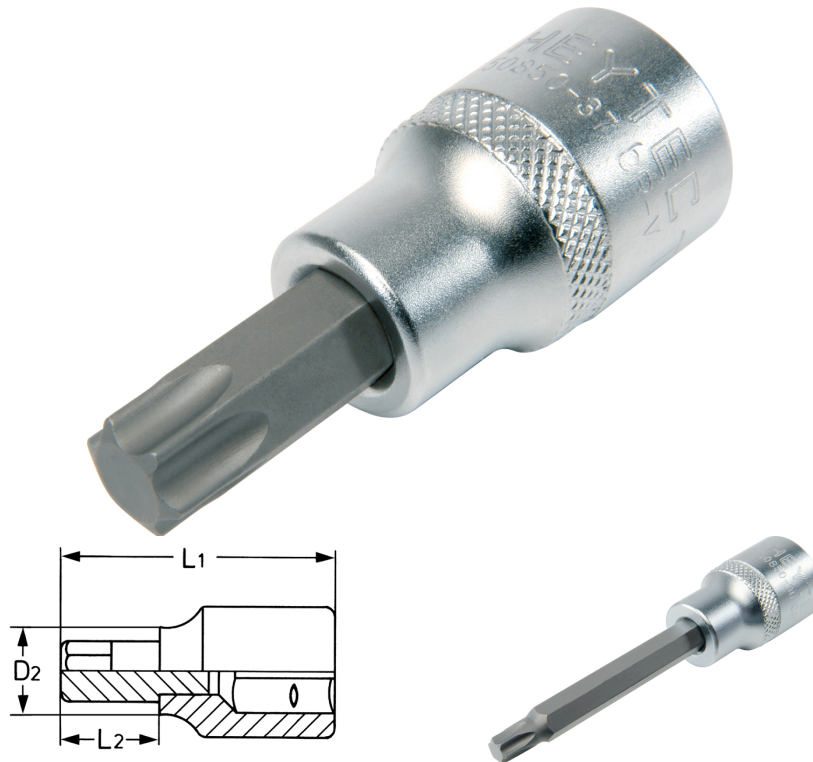

Screwdriver socket, for TORX- socket screws, 1/2", T 70 x 138 mm

Chrome-Vanadium, chromium plated.

Details	
Code-No.	50850361983
Art. No.	50850-36-19
T	T 70
Torx mm	13,25
L1 mm	138,0
L2 mm	100,0
D2 mm	22,0
Weight	213

**Details**

Packaging unit	5
EAN	4024089349511
Packaging	cardboard