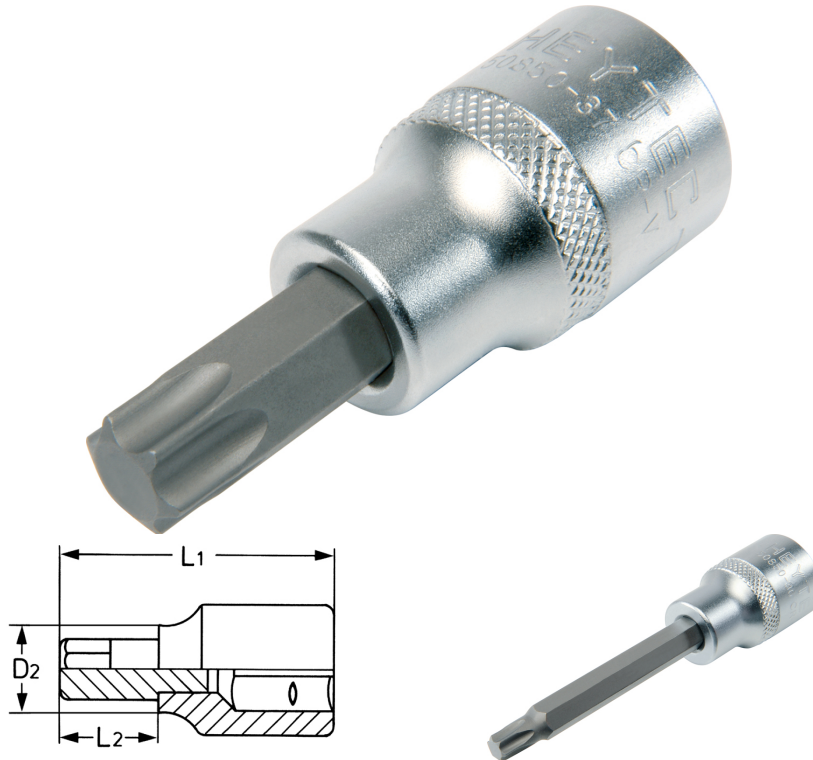

Screwdriver socket, for TORX- socket screws, 1/2", T 60 x 138 mm

Chrome-Vanadium, chromium plated.

Details	
Code-No.	50850361883
Art. No.	50850-36-18
T	T 60
Torx mm	13,25
L1 mm	138,0
L2 mm	100,0
D2 mm	20,0
Weight	173

Details

Packaging unit

5

EAN

4024089349504

Packaging

cardboard