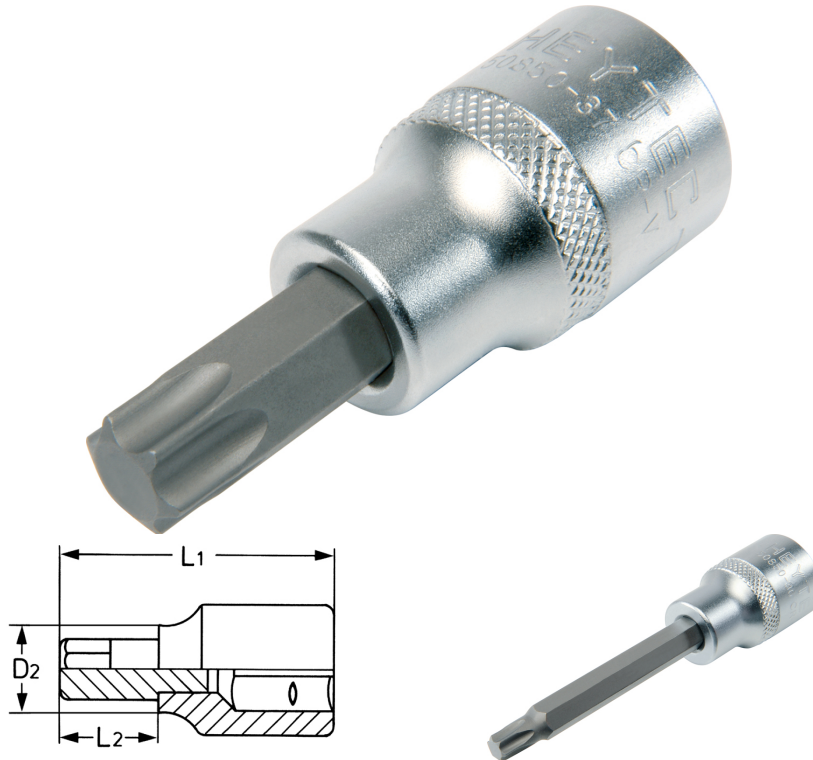

Screwdriver socket, for TORX- socket screws, 1/2", T 60 x 100 mm

Chrome-Vanadium, chromium plated.

Details	
Code-No.	50850360883
Art. No.	50850-36-8
T	T 60
Torx mm	13,25
L1 mm	100,0
L2 mm	62,0
D2 mm	20,0
Weight	138

**Details**

Packaging unit	5
EAN	4024089349856
Packaging	cardboard