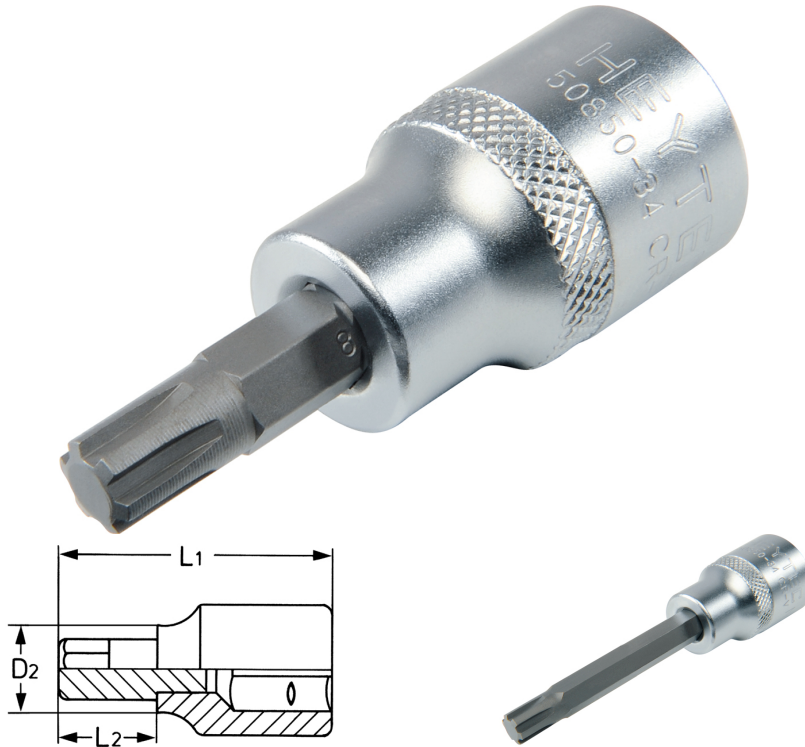

Screwdriver socket, for fluted socket screws RIBE, 1/2" M7 x 62 mm

Chrome-Vanadium, chromium plated.

Details	
Code-No.	50850340383
Art. No.	50850-34-3
Bristol	M 7
L1 mm	62,0
L2 mm	24,0
D2 mm	18,0
Weight	88
Packaging unit	10