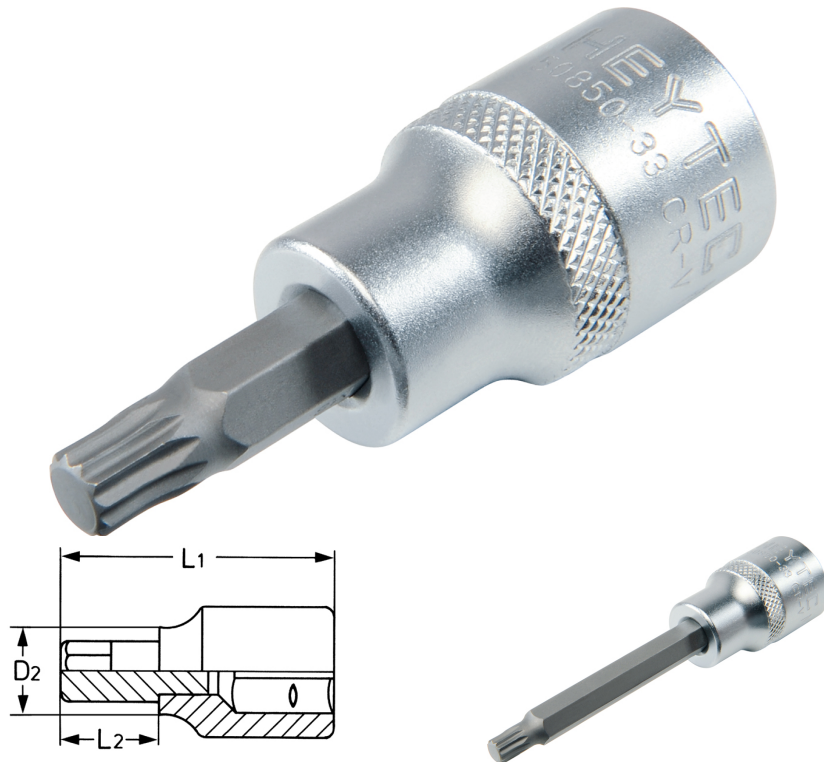

**Screwdriver socket, for multi-spline socket screws XZN, 1/2",
M 6 x 100 mm**

Chrome-Vanadium, chromium plated.

Details	
Code-No.	50850331283
Art. No.	50850-33-12
M	M 6
L1 mm	100,0
L2 mm	62,0
D2 mm	18,0
Weight	102
Packaging unit	5