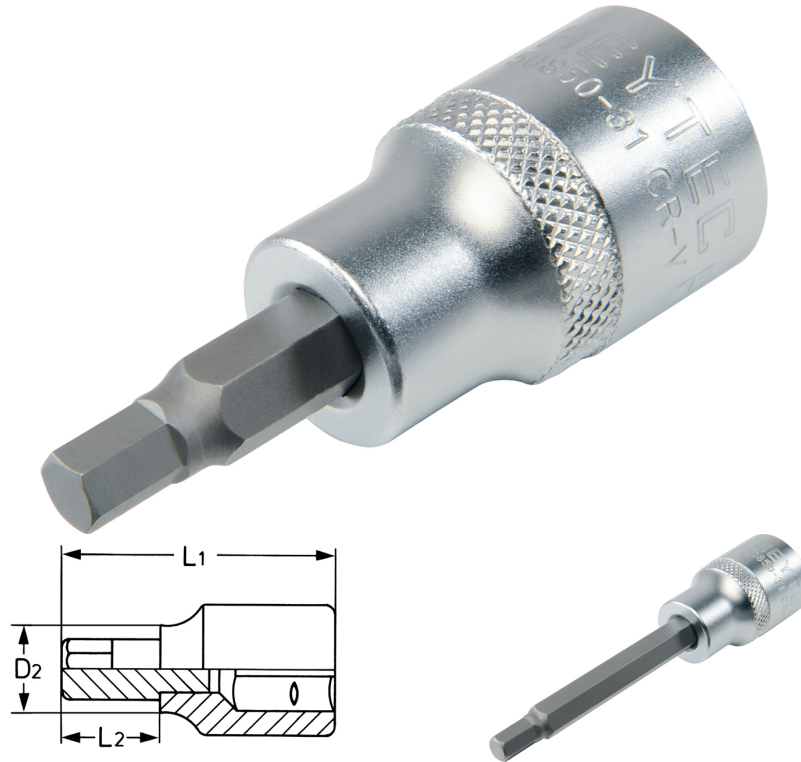

Screwdriver socket, for hexagon socket screws, 1/2", 7 mm x 138 mm

Chrome-Vanadium, chromium plated.

Details	
Code-No.	50850311683
Art. No.	50850-31-16
6Kt inside mm	7
L1 mm	138,0
L2 mm	100,0
D2 mm	18,0
Weight	120
Packaging unit	5