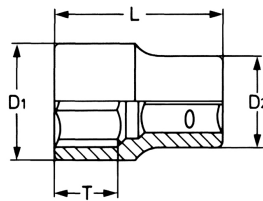

Socket for TORX®-head screws, 1/2", E 12

Chrome-Vanadium, chromium plated.

Details	
Code-No.	50850201283
E Torx	E 12
Torx mm	11,17
L mm	38,0
T mm	14,0
D1 mm	15,0
D2 mm	22,0
Weight	53
Packaging unit	10

Details