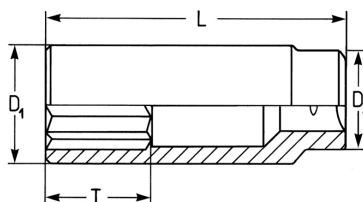

Socket, extra deep, 1/2", 15 mm

Chrome-Vanadium, chromium plated. DIN 3124 / ISO 2725.

Details	
Code-No.	50850191583
6Kt mm	15
L mm	77,0
T mm	35,0
D1 mm	22,0
D2 mm	22,0
Weight	115
Packaging unit	10
EAN	4024089330618