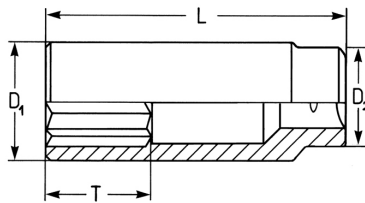

Socket, extra deep, 1/2", 14 mm

Chrome-Vanadium, chromium plated. DIN 3124 / ISO 2725.

| Details        |               |
|----------------|---------------|
| Code-No.       | 50850191483   |
| 6Kt mm         | 14            |
| L mm           | 77,0          |
| T mm           | 35,0          |
| D1 mm          | 20,5          |
| D2 mm          | 22,0          |
| Weight         | 105           |
| Packaging unit | 10            |
| EAN            | 4024089330601 |