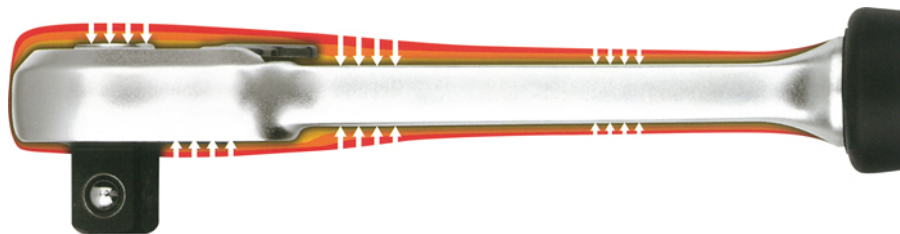

Lever type reversible ratchet, 3/8", 205 mm

Chrome-Vanadium, chromium plated. With quick release ejector button, 60 teeth. With ergonomic 2 components handle. Extremely slim, best suited for places of hard access. Innovative locking function for 30% higher torque.

Details	
Code-No.	50840101783
Art. No.	50840-10-17
4Kt inside/outside	3/8"
L mm	205
Weight	280
Packaging unit	5

Details

EAN	4024089392210
Packaging	cardboard