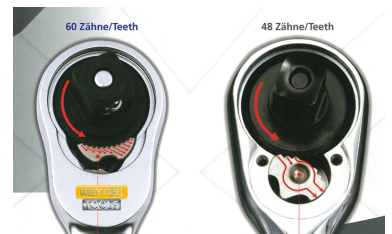

Lever type reversible ratchet, 3/8", 205 mm

Chrome-Vanadium, chromium plated. With quick release ejector button, 60 teeth. With ergonomic 2 components handle. Extremely slim, best suited for places of hard access. Innovative locking function for 30% higher torque.

Details	
Code-No.	50840101783
Art. No.	50840-10-17
4Kt inside/outside	3/8"
L mm	205
Weight	280
Packaging unit	5

Details

EAN	4024089392210
-----	---------------

Packaging	cardboard
-----------	-----------