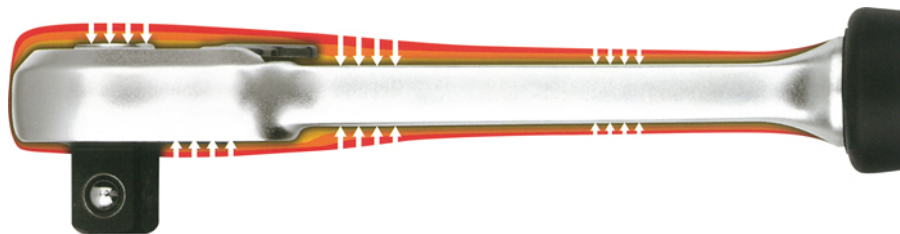

Lever type reversible ratchet, 3/8", 205 mm

Chrome-Vanadium, chromium plated. With quick release ejector button, 60 teeth. With ergonomic 2 components handle. Extremely slim, best suited for places of hard access. Innovative locking function for 30% higher torque.

Details	
Code-No.	50840101783
Art. No.	50840-10-17
4Kt inside/outside	3/8"
L mm	205
Weight	280
Packaging unit	5

Details

EAN	4024089392210
-----	---------------

Packaging	cardboard
-----------	-----------