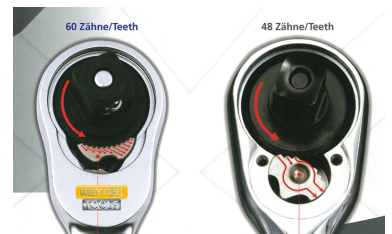

Lever type reversible ratchet, 3/8", 205 mm

Chrome-Vanadium, chromium plated. With quick release ejector button, 60 teeth. With ergonomic 2 components handle. Extremely slim, best suited for places of hard access. Innovative locking function for 30% higher torque.

Details	
Code-No.	50840101783
Art. No.	50840-10-17
4Kt inside/outside	3/8"
L mm	205
Weight	280
Packaging unit	5

Details

EAN	4024089392210
Packaging	cardboard