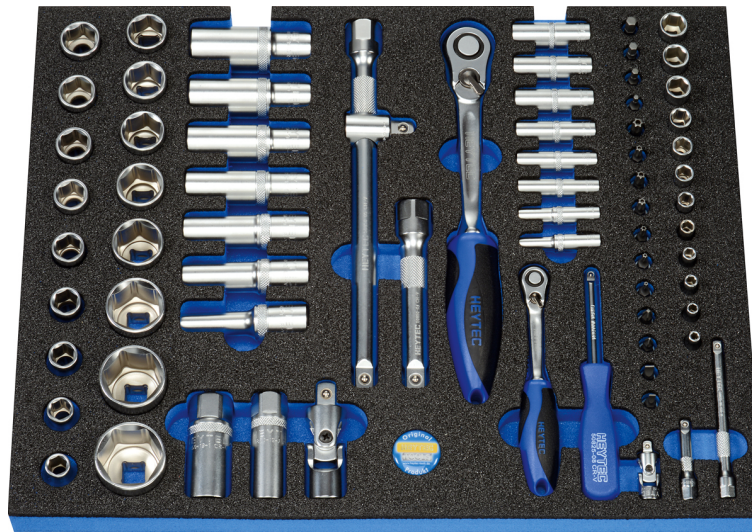

Combined socket set, 70 pcs., 1/4" + 1/2"

enthalten/containing/composition/contendo	
	150 + 250 mm
	150 mm
	37 + 75 mm
	250 mm
	50 + 100 + 125 mm
	MM 4/4,5/5,5/6/7/8/9/10/11/12/13
	MM 6/7/8/9/10/11/12/13
	MM 10/11/12/13/14/15/16/17/18/19/20/21/22/24/27/30/32
	MM 10/13/14/15/17/19/22
	MM 16/20,8
	PZ 1 / PZ 2
	3/4/5/6
	0,6x4 / 1x5,5
	TT 10/15/20/25/27/30/40

Details	
Code-No.	50829005100
Art. No.	M 50829-51
Dimensions	435 x 340 x 35 mm
Weight	4710
Packaging unit	1
EAN	4024089394801
Packaging	modules

Content		
Code-No.	Name	Quantity

50825600483	Sockets, hexagon, 1/4", 4 mm	1
50825604583	Sockets, hexagon, 1/4", 4,5 mm	1
50825600583	Sockets, hexagon, 1/4", 5 mm	1
50825605583	Sockets, hexagon, 1/4", 5,5 mm	1
50825600683	Sockets, hexagon, 1/4", 6 mm	1
50825600783	Sockets, hexagon, 1/4", 7 mm	1
50825600883	Sockets, hexagon, 1/4", 8 mm	1
50825600983	Sockets, hexagon, 1/4", 9 mm	1
50825601083	Sockets, hexagon, 1/4", 10 mm	1
50825601183	Sockets, hexagon, 1/4", 11 mm	1
50825601283	Sockets, hexagon, 1/4", 12 mm	1
50825601383	Sockets, hexagon, 1/4", 13 mm	1
50825190683	Sockets, extra deep, 1/4", 6 mm	1
50825190783	Sockets, extra deep, 1/4", 7 mm	1
50825190883	Sockets, extra deep, 1/4", 8 mm	1
50825190983	Sockets, extra deep, 1/4", 9 mm	1
50825191083	Sockets, extra deep, 1/4", 10 mm	1
50825191183	Sockets, extra deep, 1/4", 11 mm	1
50825191283	Sockets, extra deep, 1/4", 12 mm	1
50825191383	Sockets, extra deep, 1/4", 13 mm	1
50825101783	Lever type reversible ratchet, 1/4"	1
50825080083	Spinner handles, 1/4"	1
50825060083	Universal joints, 1/4"	1
50825050083	Extension bars, 1/4"	1
50825040083	Extension bars, 1/4"	1
50825300383	Screwdriver sockets, 1/4", 4,0	1
50825300483	Screwdriver sockets, 1/4", 5,5	1
50825310183	Screwdriver sockets, 1/4", 3 mm	1
50825310283	Screwdriver sockets, 1/4", 4 mm	1
50825310383	Screwdriver sockets, 1/4", 5 mm	1
50825310483	Screwdriver sockets, 1/4", 6 mm	1