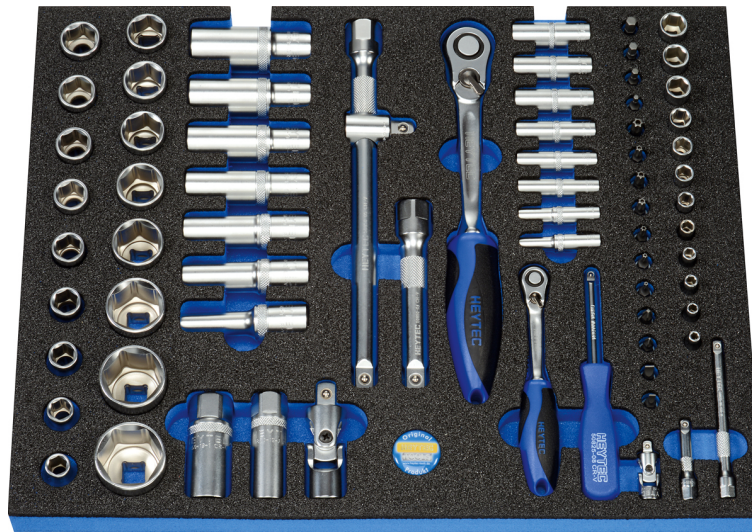

Combined socket set, 70 pcs., 1/4" + 1/2"

enfoholdend/containing/composition/contenido	
	150 + 250 mm
	150 mm
	37 + 75 mm
	250 mm
	50 + 100 + 125 mm
	MM 4/4,5/5,5/6/7/8/9/10/11/12/13
	MM 6/7/8/9/10/11/12/13
	MM 10/11/12/13/14/15/16/17/18/19/20/21/22/24/27/30/32
	MM 10/13/14/15/17/19/22
	MM 16/20,8
	PZ 1 / PZ 2
	3/4/5/6
	0,6x4 / 1x5,5
	TT 10/15/20/25/27/30/40

Details	
Code-No.	50829005100
Art. No.	M 50829-51
Dimensions	435 x 340 x 35 mm
Weight	4710
Packaging unit	1
EAN	4024089394801
Packaging	modules

Content		
Code-No.	Name	Quantity

50825600483	Sockets, hexagon, 1/4", 4 mm	1
50825604583	Sockets, hexagon, 1/4", 4,5 mm	1
50825600583	Sockets, hexagon, 1/4", 5 mm	1
50825605583	Sockets, hexagon, 1/4", 5,5 mm	1
50825600683	Sockets, hexagon, 1/4", 6 mm	1
50825600783	Sockets, hexagon, 1/4", 7 mm	1
50825600883	Sockets, hexagon, 1/4", 8 mm	1
50825600983	Sockets, hexagon, 1/4", 9 mm	1
50825601083	Sockets, hexagon, 1/4", 10 mm	1
50825601183	Sockets, hexagon, 1/4", 11 mm	1
50825601283	Sockets, hexagon, 1/4", 12 mm	1
50825601383	Sockets, hexagon, 1/4", 13 mm	1
50825190683	Sockets, extra deep, 1/4", 6 mm	1
50825190783	Sockets, extra deep, 1/4", 7 mm	1
50825190883	Sockets, extra deep, 1/4", 8 mm	1
50825190983	Sockets, extra deep, 1/4", 9 mm	1
50825191083	Sockets, extra deep, 1/4", 10 mm	1
50825191183	Sockets, extra deep, 1/4", 11 mm	1
50825191283	Sockets, extra deep, 1/4", 12 mm	1
50825191383	Sockets, extra deep, 1/4", 13 mm	1
50825101783	Lever type reversible ratchet, 1/4"	1
50825080083	Spinner handles, 1/4"	1
50825060083	Universal joints, 1/4"	1
50825050083	Extension bars, 1/4"	1
50825040083	Extension bars, 1/4"	1
50825300383	Screwdriver sockets, 1/4", 4,0	1
50825300483	Screwdriver sockets, 1/4", 5,5	1
50825310183	Screwdriver sockets, 1/4", 3 mm	1
50825310283	Screwdriver sockets, 1/4", 4 mm	1
50825310383	Screwdriver sockets, 1/4", 5 mm	1
50825310483	Screwdriver sockets, 1/4", 6 mm	1