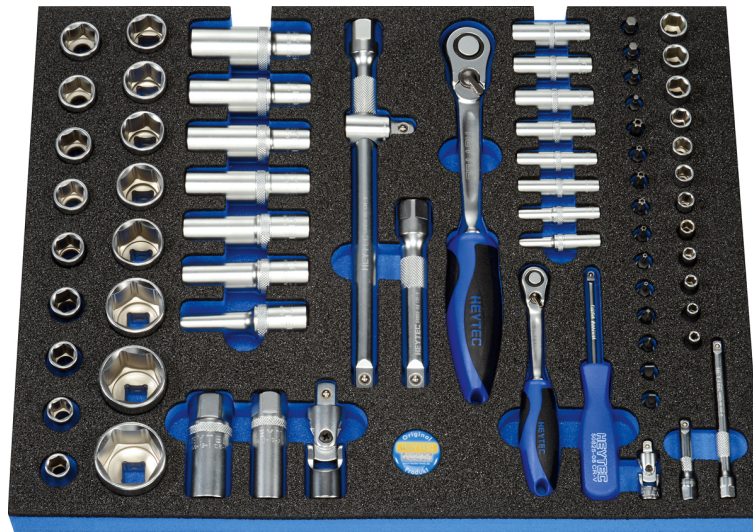

Combined socket set, 70 pcs., 1/4" + 1/2"

enthalten/containing/composition/contendo	
	150 + 250 mm
	150 mm
	37 + 75 mm
	250 mm
	50 + 100 + 125 mm
	MM 4/4,5/5,5/6/7/8/9/10/11/12/13
	MM 6/7/8/9/10/11/12/13
	MM 10/11/12/13/14/15/16/17/18/19/20/21/22/24/27/30/32
	MM 10/13/14/15/17/19/22
	MM 16/20,8
	PZ 1 / PZ 2
	3/4/5/6
	0,6x4 / 1x5,5
	TT 10/15/20/25/27/30/40

Details	
Code-No.	50829005100
Art. No.	M 50829-51
Dimensions	435 x 340 x 35 mm
Weight	4710
Packaging unit	1
EAN	4024089394801
Packaging	modules

Content		
Code-No.	Name	Quantity

50825600483	Sockets, hexagon, 1/4", 4 mm	1
50825604583	Sockets, hexagon, 1/4", 4,5 mm	1
50825600583	Sockets, hexagon, 1/4", 5 mm	1
50825605583	Sockets, hexagon, 1/4", 5,5 mm	1
50825600683	Sockets, hexagon, 1/4", 6 mm	1
50825600783	Sockets, hexagon, 1/4", 7 mm	1
50825600883	Sockets, hexagon, 1/4", 8 mm	1
50825600983	Sockets, hexagon, 1/4", 9 mm	1
50825601083	Sockets, hexagon, 1/4", 10 mm	1
50825601183	Sockets, hexagon, 1/4", 11 mm	1
50825601283	Sockets, hexagon, 1/4", 12 mm	1
50825601383	Sockets, hexagon, 1/4", 13 mm	1
50825190683	Sockets, extra deep, 1/4", 6 mm	1
50825190783	Sockets, extra deep, 1/4", 7 mm	1
50825190883	Sockets, extra deep, 1/4", 8 mm	1
50825190983	Sockets, extra deep, 1/4", 9 mm	1
50825191083	Sockets, extra deep, 1/4", 10 mm	1
50825191183	Sockets, extra deep, 1/4", 11 mm	1
50825191283	Sockets, extra deep, 1/4", 12 mm	1
50825191383	Sockets, extra deep, 1/4", 13 mm	1
50825101783	Lever type reversible ratchet, 1/4"	1
50825080083	Spinner handles, 1/4"	1
50825060083	Universal joints, 1/4"	1
50825050083	Extension bars, 1/4"	1
50825040083	Extension bars, 1/4"	1
50825300383	Screwdriver sockets, 1/4", 4,0	1
50825300483	Screwdriver sockets, 1/4", 5,5	1
50825310183	Screwdriver sockets, 1/4", 3 mm	1
50825310283	Screwdriver sockets, 1/4", 4 mm	1
50825310383	Screwdriver sockets, 1/4", 5 mm	1
50825310483	Screwdriver sockets, 1/4", 6 mm	1