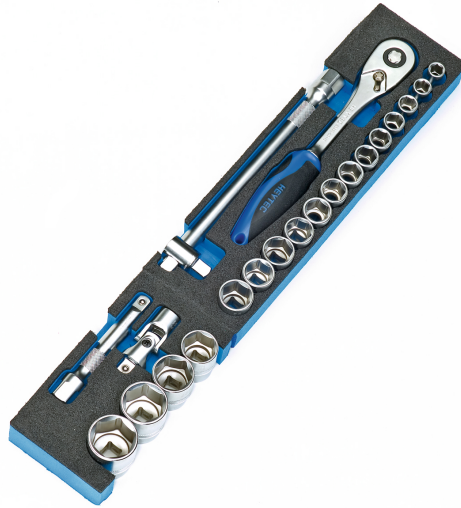

Socket Set, 1/2", 21 pcs.

Details

Code-No.	50829003083
Art. No.	M 50829-30
Modules	528 x 98 x 35 mm
Weight	2954
Packaging unit	1
EAN	4024089346602
Packaging	modules

Content

Code-No.	Name	Quantity
50850015083	Lever type reversible ratchet, 1/2"	1
50850030083	Sliding T-handles, 1/2"	1
50850040083	Extension bars, 1/2"	1
50850060083	Universal joints, 1/2"	1
50850601083	Sockets, hexagon, 1/2", 10 mm	1
50850601183	Sockets, hexagon, 1/2", 11 mm	1
50850601283	Sockets, hexagon, 1/2", 12 mm	1

Code-No.	Name	Quantity
50850601383	Sockets, hexagon, 1/2", 13 mm	1
50850601483	Sockets, hexagon, 1/2", 14 mm	1
50850601583	Sockets, hexagon, 1/2", 15 mm	1
50850601683	Sockets, hexagon, 1/2", 16 mm	1
50850601783	Sockets, hexagon, 1/2", 17 mm	1
50850601883	Sockets, hexagon, 1/2", 18 mm	1
50850601983	Sockets, hexagon, 1/2", 19 mm	1
50850602083	Sockets, hexagon, 1/2", 20 mm	1
50850602183	Sockets, hexagon, 1/2", 21 mm	1
50850602283	Sockets, hexagon, 1/2", 22 mm	1
50850602483	Sockets, hexagon, 1/2", 24 mm	1
50850602783	Sockets, hexagon, 1/2", 27 mm	1
50850603083	Sockets, hexagon, 1/2", 30 mm	1
50850603283	Sockets, hexagon, 1/2", 32 mm	1