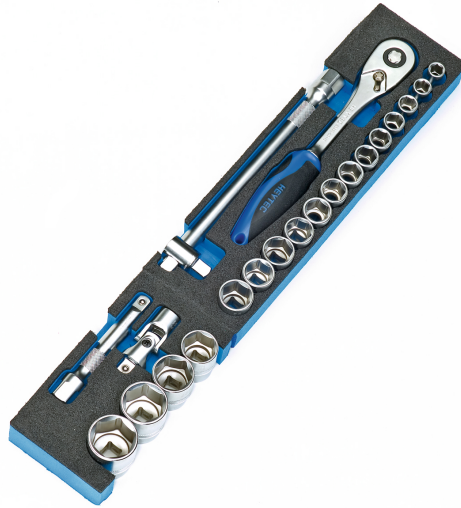

**Socket Set, 1/2", 21 pcs.**

<b>Details</b>	
Code-No.	50829003083
Art. No.	M 50829-30
Modules	528 x 98 x 35 mm
Weight	2954
Packaging unit	1
EAN	4024089346602
Packaging	modules

**Content**

<b>Code-No.</b>	<b>Name</b>	<b>Quantity</b>
50850015083	Lever type reversible ratchet, 1/2"	1
50850030083	Sliding T-handles, 1/2"	1
50850040083	Extension bars, 1/2"	1
50850060083	Universal joints, 1/2"	1
50850601083	Sockets, hexagon, 1/2", 10 mm	1
50850601183	Sockets, hexagon, 1/2", 11 mm	1
50850601283	Sockets, hexagon, 1/2", 12 mm	1

Code-No.	Name	Quantity
50850601383	Sockets, hexagon, 1/2", 13 mm	1
50850601483	Sockets, hexagon, 1/2", 14 mm	1
50850601583	Sockets, hexagon, 1/2", 15 mm	1
50850601683	Sockets, hexagon, 1/2", 16 mm	1
50850601783	Sockets, hexagon, 1/2", 17 mm	1
50850601883	Sockets, hexagon, 1/2", 18 mm	1
50850601983	Sockets, hexagon, 1/2", 19 mm	1
50850602083	Sockets, hexagon, 1/2", 20 mm	1
50850602183	Sockets, hexagon, 1/2", 21 mm	1
50850602283	Sockets, hexagon, 1/2", 22 mm	1
50850602483	Sockets, hexagon, 1/2", 24 mm	1
50850602783	Sockets, hexagon, 1/2", 27 mm	1
50850603083	Sockets, hexagon, 1/2", 30 mm	1
50850603283	Sockets, hexagon, 1/2", 32 mm	1