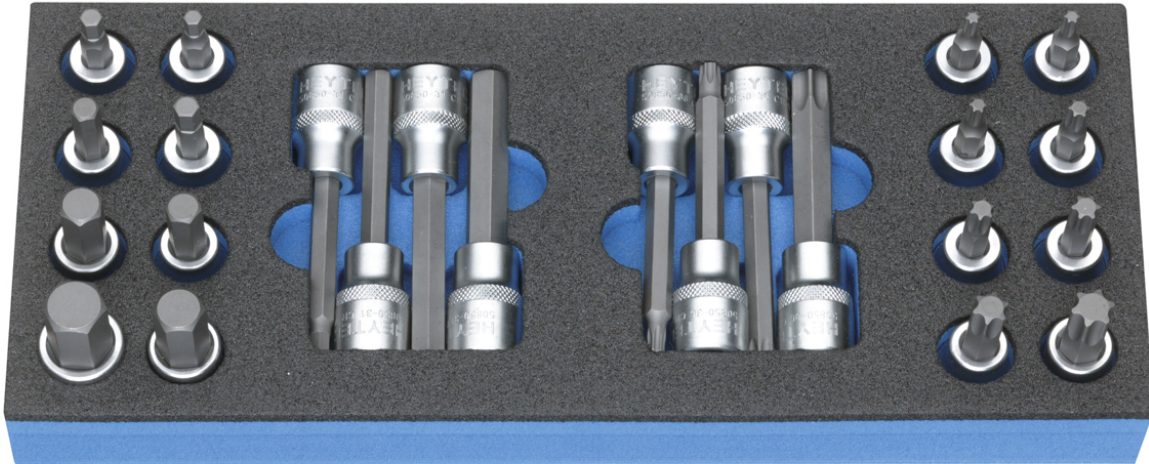

Set with screwdriver sockets, 1/2", 24 pcs.

enthaltend/containing/composition/contenido

	CL	62 mm	5/6/7/8/10/12/14/17
	CL	62 mm	T 25/27/30/40/45/50/55/60
	CL	100 mm	6/8/10/12
	CL	100 mm	T 30/40/50/60

Details	
Code-No.	50829001783
Art. No.	M 50829-17
Dimensions	340 x 145 x 40 mm
Weight	2525
Packaging unit	1
EAN	4024089350654
Packaging	modules