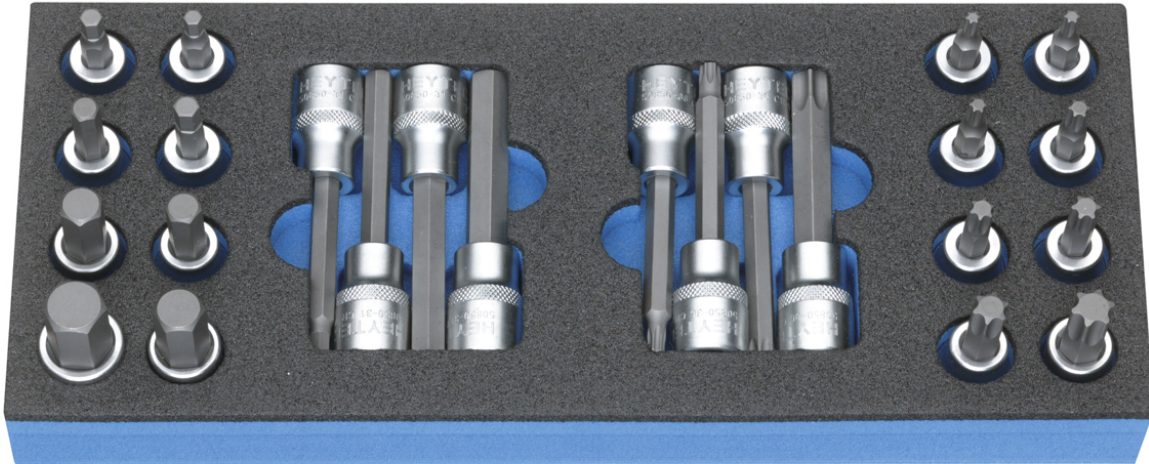

Set with screwdriver sockets, 1/2", 24 pcs.

enthaltend/containing/composition/contenido

		62 mm	5/6/7/8/10/12/14/17
		62 mm	T 25/27/30/40/45/50/55/60
		100 mm	6/8/10/12
		100 mm	T 30/40/50/60

Details	
Code-No.	50829001783
Art. No.	M 50829-17
Dimensions	340 x 145 x 40 mm
Weight	2525
Packaging unit	1
EAN	4024089350654
Packaging	modules