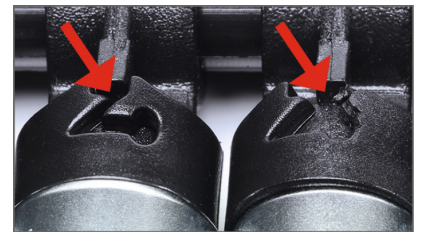

Screwdriver socket set, 1/4", 13 pcs.

Slotted 4/5,5/7 mm
 Hexagon 3/4/5/6 mm
 Pozidrive 1/2
 TT 15/20/25/30

Details	
Code-No.	50825719983
pcs.	13

Details

Dimensions mm	280 x 80
Weight	280
EAN	4024089435061
Packaging	plastic holder