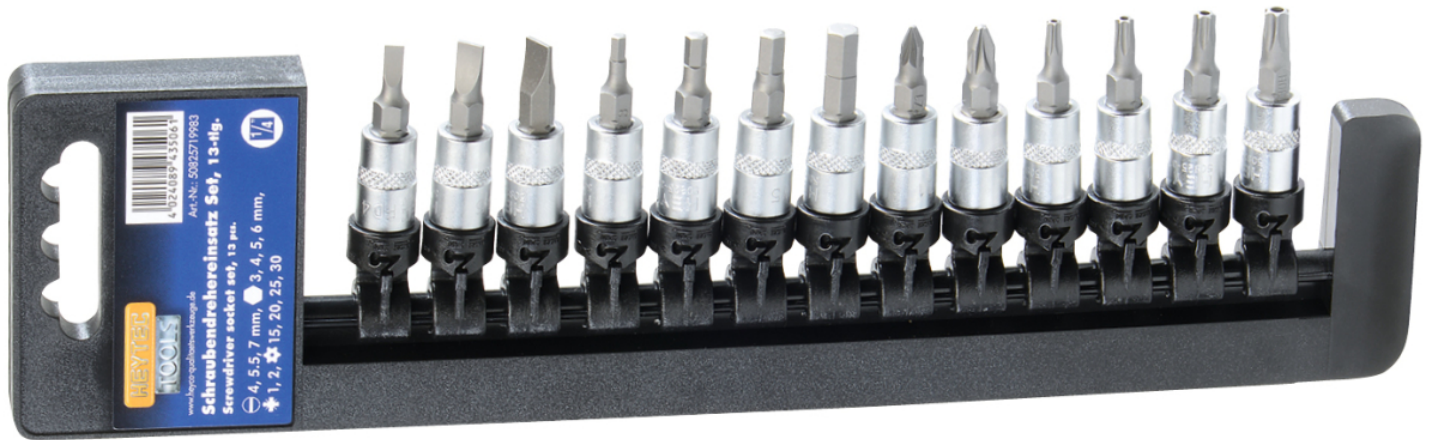

Screwdriver socket set, 1/4", 13 pcs.

Slotted 4/5,5/7 mm  
 Hexagon 3/4/5/6 mm  
 Pozidrive 1/2  
 TT 15/20/25/30

Details	
Code-No.	50825719983
pcs.	13

## Details

Dimensions mm	280 x 80
Weight	280
EAN	4024089435061
Packaging	plastic holder