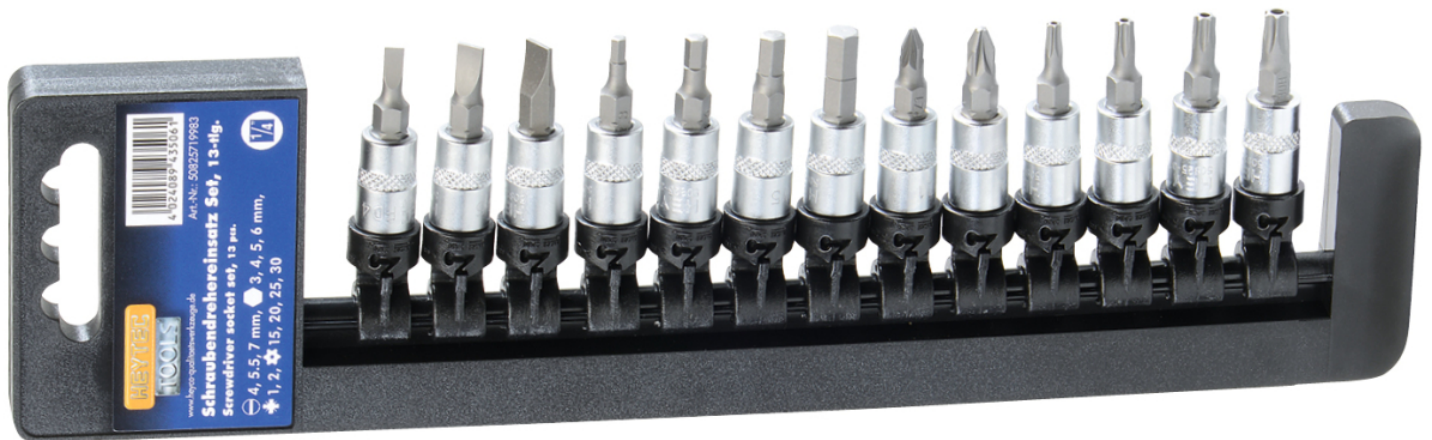

Screwdriver socket set, 1/4", 13 pcs.

Slotted 4/5,5/7 mm
 Hexagon 3/4/5/6 mm
 Pozidrive 1/2
 TT 15/20/25/30

Details	
Code-No.	50825719983
pcs.	13

Details

Dimensions mm	280 x 80
Weight	280
EAN	4024089435061
Packaging	plastic holder