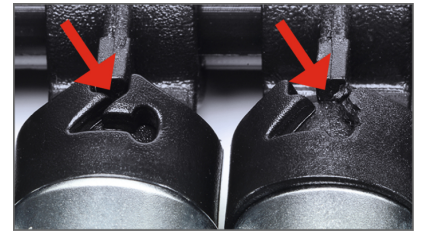

Screwdriver socket set, 1/4", 13 pcs.

Slotted 4/5,5/7 mm  
 Hexagon 3/4/5/6 mm  
 Pozidrive 1/2  
 TT 15/20/25/30

Details	
Code-No.	50825719983
pcs.	13