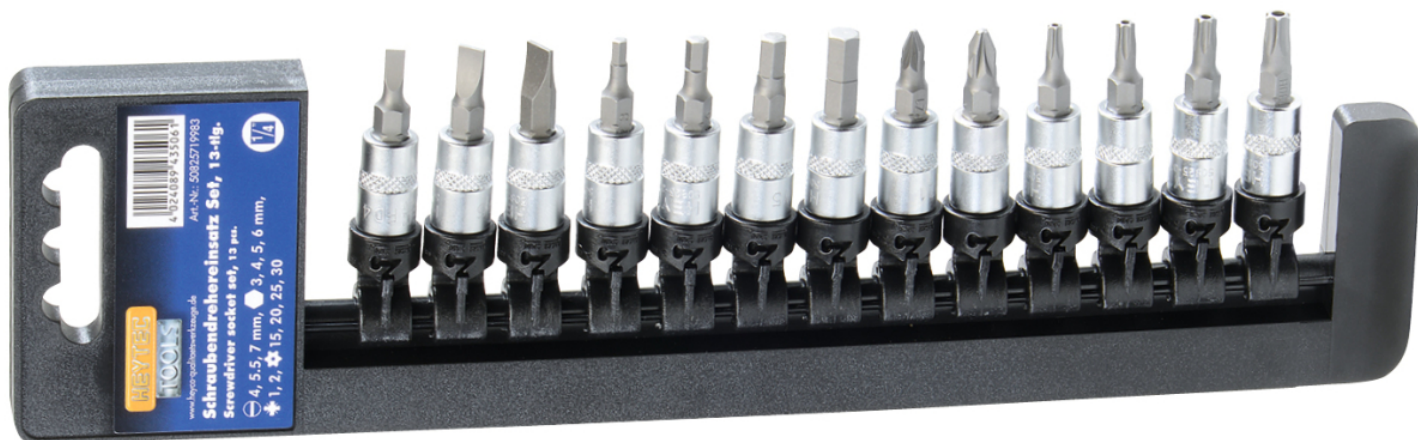

Screwdriver socket set, 1/4", 13 pcs.

Slotted 4/5,5/7 mm
 Hexagon 3/4/5/6 mm
 Pozidrive 1/2
 TT 15/20/25/30

Details	
Code-No.	50825719983
pcs.	13

Details

Dimensions mm	280 x 80
Weight	280
EAN	4024089435061
Packaging	plastic holder