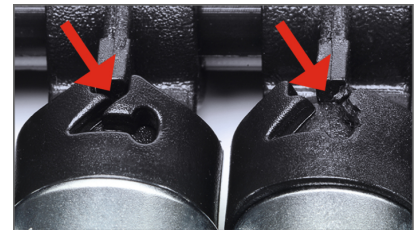

Screwdriver socket set, 1/4", 8 pcs.

TT 8/10/15/20/25/27/30/40

Details	
Code-No.	50825713783
pcs.	8

Details

Weight	180
Dimensions mm	230 x 80
EAN	4024089435054
Packaging	plastic holder