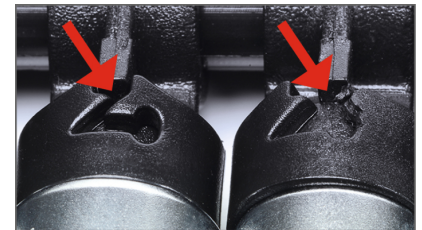

Screwdriver socket set, 1/4", 8 pcs.

TT 8/10/15/20/25/27/30/40

Details	
Code-No.	50825713783
pcs.	8

Details

Weight	180
Dimensions mm	230 x 80
EAN	4024089435054
Packaging	plastic holder