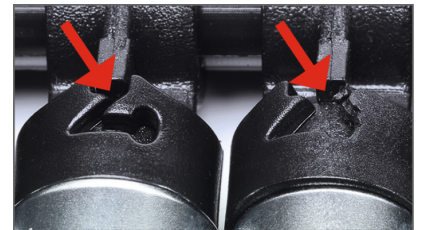

Screwdriver socket set, 1/4", 8 pcs.

TT 8/10/15/20/25/27/30/40

Details	
Code-No.	50825713783
pcs.	8

Details

Weight	180
Dimensions mm	230 x 80
EAN	4024089435054
Packaging	plastic holder