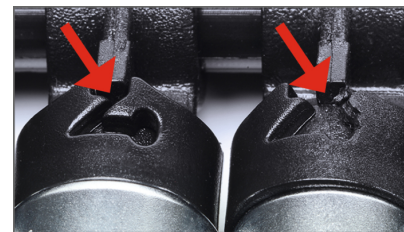

Screwdriver socket set, 1/4", 8 pcs.

TT 8/10/15/20/25/27/30/40

Details	
Code-No.	50825713783
pcs.	8

Details

Weight	180
Dimensions mm	230 x 80
EAN	4024089435054
Packaging	plastic holder