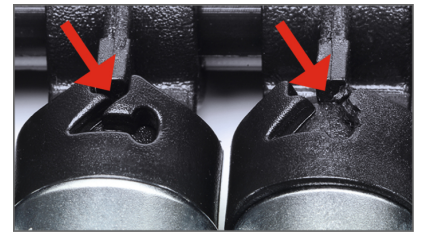

Socket set, extra deep, 1/4", 9 pcs.

6/7/8/9/10/11/12/13/14 mm

Details	
Code-No.	50825711983
pcs.	9