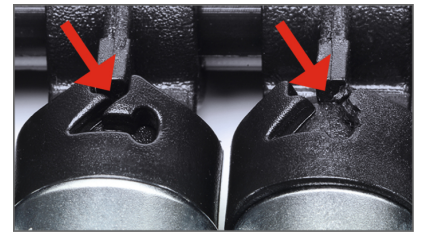

Socket set, extra deep, 1/4", 9 pcs.

6/7/8/9/10/11/12/13/14 mm

Details	
Code-No.	50825711983
pcs.	9

Details

Dimensions mm	230 x 100
Weight	420
EAN	4024089435047
Packaging	plastic holder