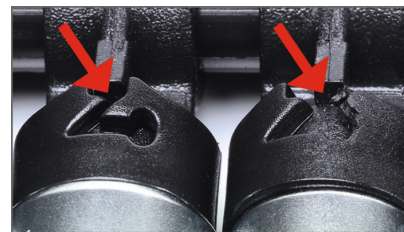

Socket set, extra deep, 1/4", 9 pcs.

6/7/8/9/10/11/12/13/14 mm

Details	
Code-No.	50825711983
pcs.	9