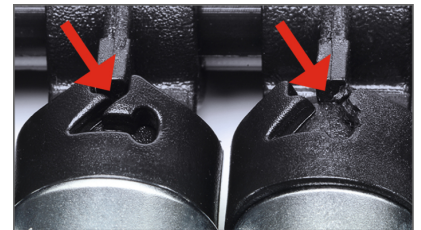

Socket set, extra deep, 1/4", 9 pcs.

6/7/8/9/10/11/12/13/14 mm

Details	
Code-No.	50825711983
pcs.	9