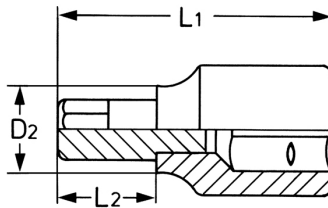

Screwdriver socket, 1/4", 7,0 x 1,0

Chrome-Vanadium, chromium plated

Details	
Code-No.	50825300583
Art. No.	50825-30
	7,0
	1,0
L1 mm	36,0
L2 mm	18,0
D2 mm	12,0
Weight	15
Packaging unit	10

Details

EAN	4024089331035
-----	---------------