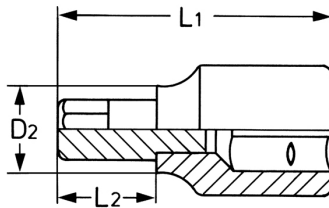

Screwdriver socket, 1/4", 5,5 x 0,9

Chrome-Vanadium, chromium plated

Details	
Code-No.	50825300483
Art. No.	50825-30
	5,5
	0,9
L1 mm	36,0
L2 mm	18,0
D2 mm	12,0
Weight	15
Packaging unit	10

**Details**

EAN 4024089330014