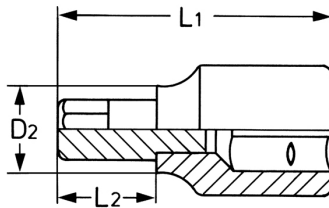

## Screwdriver socket, 1/4", 5,5 x 0,9

Chrome-Vanadium, chromium plated

Details	
Code-No.	50825300483
Art. No.	50825-30
	5,5
	0,9
L1 mm	36,0
L2 mm	18,0
D2 mm	12,0
Weight	15
Packaging unit	10

**Details**

EAN 4024089330014