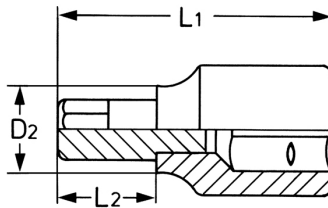

Screwdriver socket, 1/4", 5,5 x 0,9

Chrome-Vanadium, chromium plated

| Details | |
|----------------|-------------|
| Code-No. | 50825300483 |
| Art. No. | 50825-30 |
| | 5,5 |
| | 0,9 |
| L1 mm | 36,0 |
| L2 mm | 18,0 |
| D2 mm | 12,0 |
| Weight | 15 |
| Packaging unit | 10 |