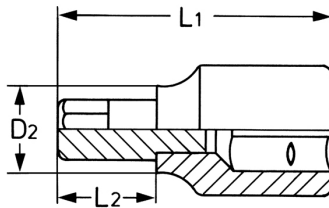

Screwdriver socket, 1/4", 4,0 x 0,7

Chrome-Vanadium, chromium plated

Details	
Code-No.	50825300383
Art. No.	50825-30
	4,0
	0,7
L1 mm	36,0
L2 mm	18,0
D2 mm	12,0
Weight	15
Packaging unit	10

**Details**

EAN 4024089330007