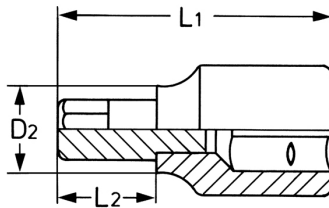

Screwdriver socket, 1/4", 4,0 x 0,7

Chrome-Vanadium, chromium plated

Details	
Code-No.	50825300383
Art. No.	50825-30
	4,0
	0,7
L1 mm	36,0
L2 mm	18,0
D2 mm	12,0
Weight	15
Packaging unit	10

**Details**

EAN	4024089330007
-----	---------------