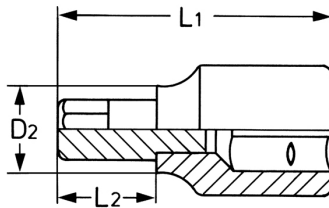

Screwdriver socket, 1/4", 4,0 x 0,7

Chrome-Vanadium, chromium plated

Details	
Code-No.	50825300383
Art. No.	50825-30
	4,0
	0,7
L1 mm	36,0
L2 mm	18,0
D2 mm	12,0
Weight	15
Packaging unit	10

Details

EAN 4024089330007