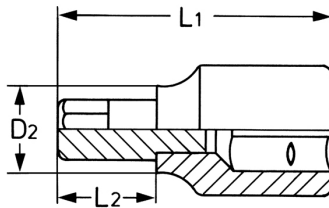

## Screwdriver socket, 1/4", 4,0 x 0,7

Chrome-Vanadium, chromium plated

Details	
Code-No.	50825300383
Art. No.	50825-30
	4,0
	0,7
L1 mm	36,0
L2 mm	18,0
D2 mm	12,0
Weight	15
Packaging unit	10

**Details**

EAN 4024089330007