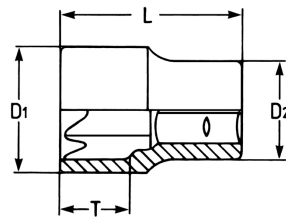

Socket for TORX®-head screws, 1/4", E10

Chrome-Vanadium, chromium plated

Details	
Code-No.	50825201083
E Torx	10
Torx mm	9,42
L mm	25,0
T mm	12,0
D1 mm	14,0
D2 mm	14,0
Weight	15
Packaging unit	10

Details