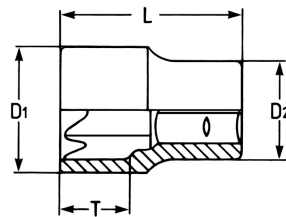

Socket for TORX®-head screws, 1/4", E8

Chrome-Vanadium, chromium plated

| Details | |
|----------------|-------------|
| Code-No. | 50825200883 |
| E Torx | 8 |
| Torx mm | 7,52 |
| L mm | 25,0 |
| T mm | 12,0 |
| D1 mm | 12,0 |
| D2 mm | 12,0 |
| Weight | 13 |
| Packaging unit | 10 |