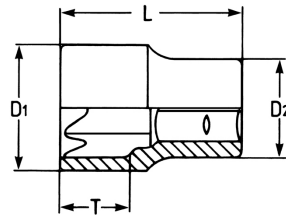

Socket for TORX®-head screws, 1/4", E8

Chrome-Vanadium, chromium plated

Details	
Code-No.	50825200883
E Torx	8
Torx mm	7,52
L mm	25,0
T mm	12,0
D1 mm	12,0
D2 mm	12,0
Weight	13
Packaging unit	10

**Details**