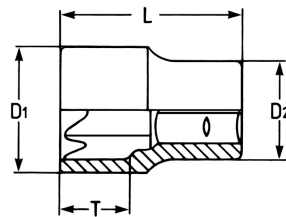

Socket for TORX®-head screws, 1/4", E6

Chrome-Vanadium, chromium plated

Details	
Code-No.	50825200683
E Torx	6
Torx mm	5,74
L mm	25,0
T mm	7,0
D1 mm	9,0
D2 mm	12,0
Weight	11
Packaging unit	10

Details

EAN 4024089345957