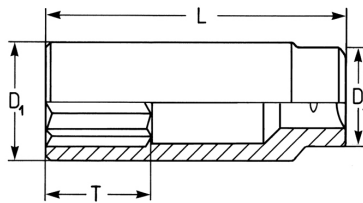

Socket, hexagon,extra deep, 1/4", 13 mm

Chrome-Vanadium, chromium plated. DIN 3124 / ISO 2725.

Details	
Code-No.	50825191383
6Kt mm	13
L mm	50,0
T mm	23,0
D1 mm	18,0
D2 mm	16,0
Weight	52
Packaging unit	10
EAN	4024089329995
Packaging	cardboard