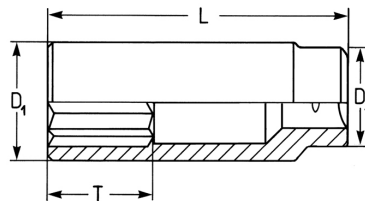

Socket, hexagon,extra deep, 1/4", 13 mm

Chrome-Vanadium, chromium plated. DIN 3124 / ISO 2725.

Details	
Code-No.	50825191383
6Kt mm	13
L mm	50,0
T mm	23,0
D1 mm	18,0
D2 mm	16,0
Weight	52
Packaging unit	10
EAN	4024089329995
Packaging	cardboard