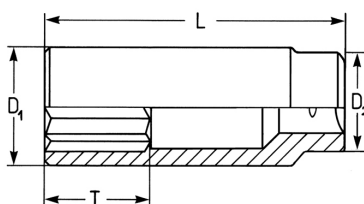

Socket, hexagon,extra deep, 1/4", 13 mm

Chrome-Vanadium, chromium plated. DIN 3124 / ISO 2725.

Details	
Code-No.	50825191383
6Kt mm	13
L mm	50,0
T mm	23,0
D1 mm	18,0
D2 mm	16,0
Weight	52
Packaging unit	10
EAN	4024089329995
Packaging	cardboard