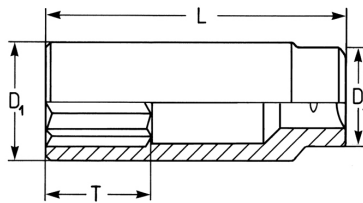

Socket, hexagon,extra deep, 1/4", 12 mm

Chrome-Vanadium, chromium plated. DIN 3124 / ISO 2725.

Details	
Code-No.	50825191283
6Kt mm	12
L mm	50,0
T mm	23,0
D1 mm	17,0
D2 mm	15,0
Weight	45
Packaging unit	10
EAN	4024089329988
Packaging	cardboard