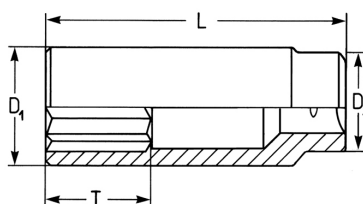

Socket, hexagon,extra deep, 1/4", 11 mm

Chrome-Vanadium, chromium plated. DIN 3124 / ISO 2725.

Details	
Code-No.	50825191183
6Kt mm	11
L mm	50,0
T mm	23,0
D1 mm	16,0
D2 mm	14,0
Weight	42
Packaging unit	10
EAN	4024089329971
Packaging	cardboard