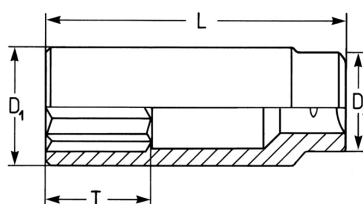

Socket, hexagon,extra deep, 1/4", 10 mm

Chrome-Vanadium, chromium plated. DIN 3124 / ISO 2725.

Details	
Code-No.	50825191083
6Kt mm	10
L mm	50,0
T mm	21,0
D1 mm	14,5
D2 mm	13,0
Weight	35
Packaging unit	10
EAN	4024089329964
Packaging	cardboard