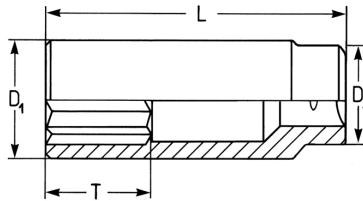

Socket, hexagon,extra deep, 1/4", 8 mm

Chrome-Vanadium, chromium plated. DIN 3124 / ISO 2725.

Details	
Code-No.	50825190883
6Kt mm	8
L mm	50,0
T mm	19,0
D1 mm	12,0
D2 mm	12,0
Weight	25
Packaging unit	10
EAN	4024089329940
Packaging	cardboard