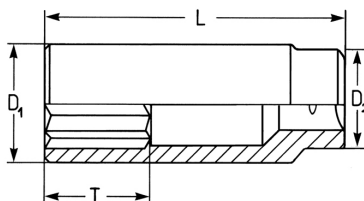

Socket, hexagon,extra deep, 1/4", 8 mm

Chrome-Vanadium, chromium plated. DIN 3124 / ISO 2725.

Details	
Code-No.	50825190883
6Kt mm	8
L mm	50,0
T mm	19,0
D1 mm	12,0
D2 mm	12,0
Weight	25
Packaging unit	10
EAN	4024089329940
Packaging	cardboard