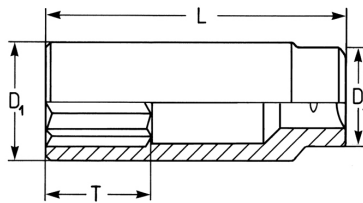

Socket, hexagon,extra deep, 1/4", 7 mm

Chrome-Vanadium, chromium plated. DIN 3124 / ISO 2725.

Details	
Code-No.	50825190783
6Kt mm	7
L mm	50,0
T mm	19,0
D1 mm	10,5
D2 mm	12,0
Weight	23
Packaging unit	10
EAN	4024089329933
Packaging	cardboard