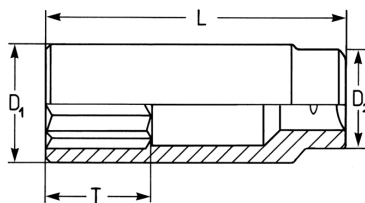

Socket, hexagon,extra deep, 1/4", 6 mm

Chrome-Vanadium, chromium plated. DIN 3124 / ISO 2725.

Details	
Code-No.	50825190683
6Kt mm	6
L mm	50,0
T mm	12,0
D1 mm	10,0
D2 mm	12,0
Weight	22
Packaging unit	10
EAN	4024089329926
Packaging	cardboard