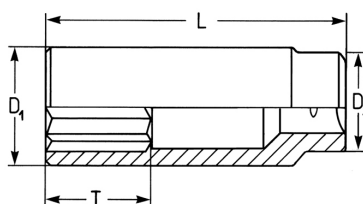

Socket, hexagon,extra deep, 1/4", 6 mm

Chrome-Vanadium, chromium plated. DIN 3124 / ISO 2725.

Details	
Code-No.	50825190683
6Kt mm	6
L mm	50,0
T mm	12,0
D1 mm	10,0
D2 mm	12,0
Weight	22
Packaging unit	10
EAN	4024089329926
Packaging	cardboard