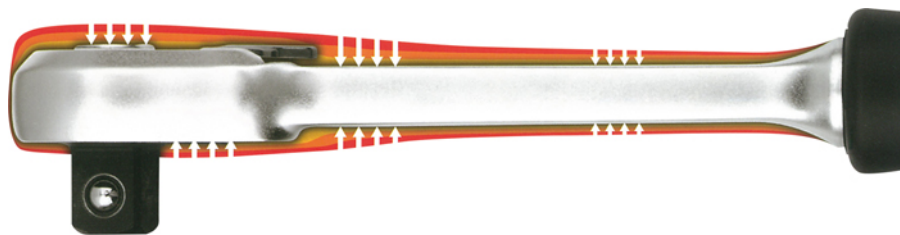

Lever type reversible ratchet, 1/4", 150 mm

Chrome-Vanadium, chromium plated. With quick release ejector button, 60 teeth. With ergonomic 2 components handle. Extremely slim, best suited for places of hard access. Innovative locking function for 30% higher torque.

Details	
Code-No.	50825101783
Art. No.	50825-10-17
4Kt inside/outside	1/4"
L mm	150
Weight	150
Packaging unit	5

Details

EAN	4024089392203
Packaging	cardboard