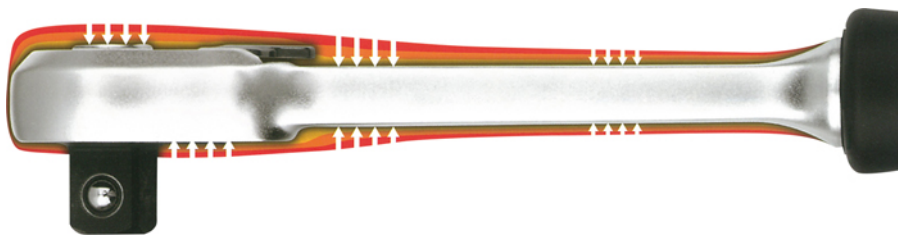

Lever type reversible ratchet, 1/4", 150 mm

Chrome-Vanadium, chromium plated. With quick release ejector button, 60 teeth. With ergonomic 2 components handle. Extremely slim, best suited for places of hard access. Innovative locking function for 30% higher torque.

Details	
Code-No.	50825101783
Art. No.	50825-10-17
4Kt inside/outside	1/4"
L mm	150
Weight	150
Packaging unit	5

Details

EAN	4024089392203
Packaging	cardboard