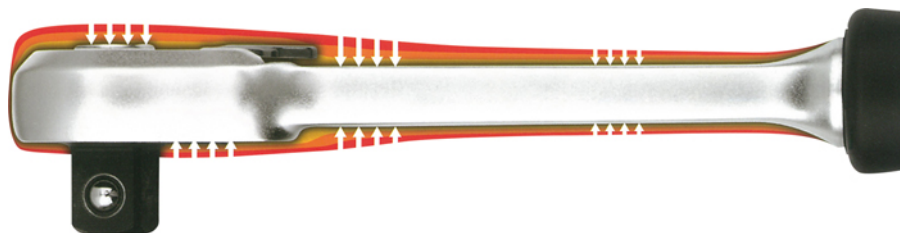

Lever type reversible ratchet, 1/4", 150 mm

Chrome-Vanadium, chromium plated. With quick release ejector button, 60 teeth. With ergonomic 2 components handle. Extremely slim, best suited for places of hard access. Innovative locking function for 30% higher torque.

Details	
Code-No.	50825101783
Art. No.	50825-10-17
4Kt inside/outside	1/4"
L mm	150
Weight	150
Packaging unit	5

Details

EAN	4024089392203
Packaging	cardboard