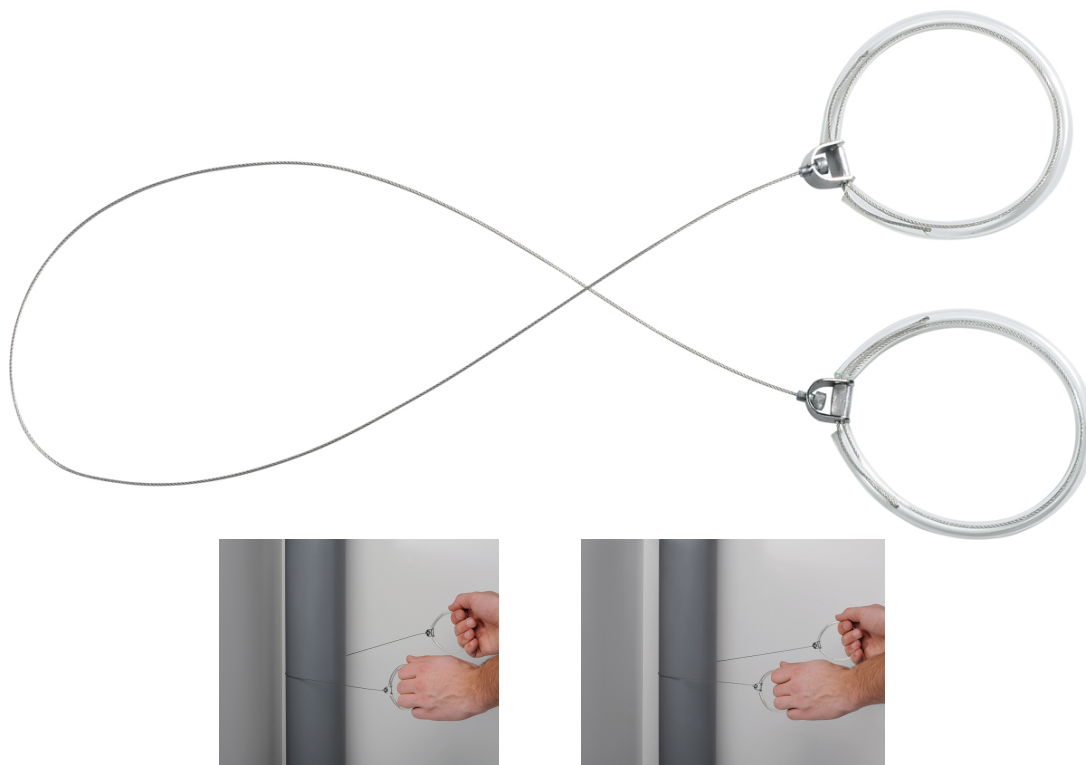

spare wire saw set, 600 mm, 2-pcs.

Consisting of 2 spiral-toothed cutting wires and 2 pull rings. For cutting of ABS, PVC and CPVC tubes in corners and in hard of access workplaces. Depending on the material to be cut repeated use is possible.