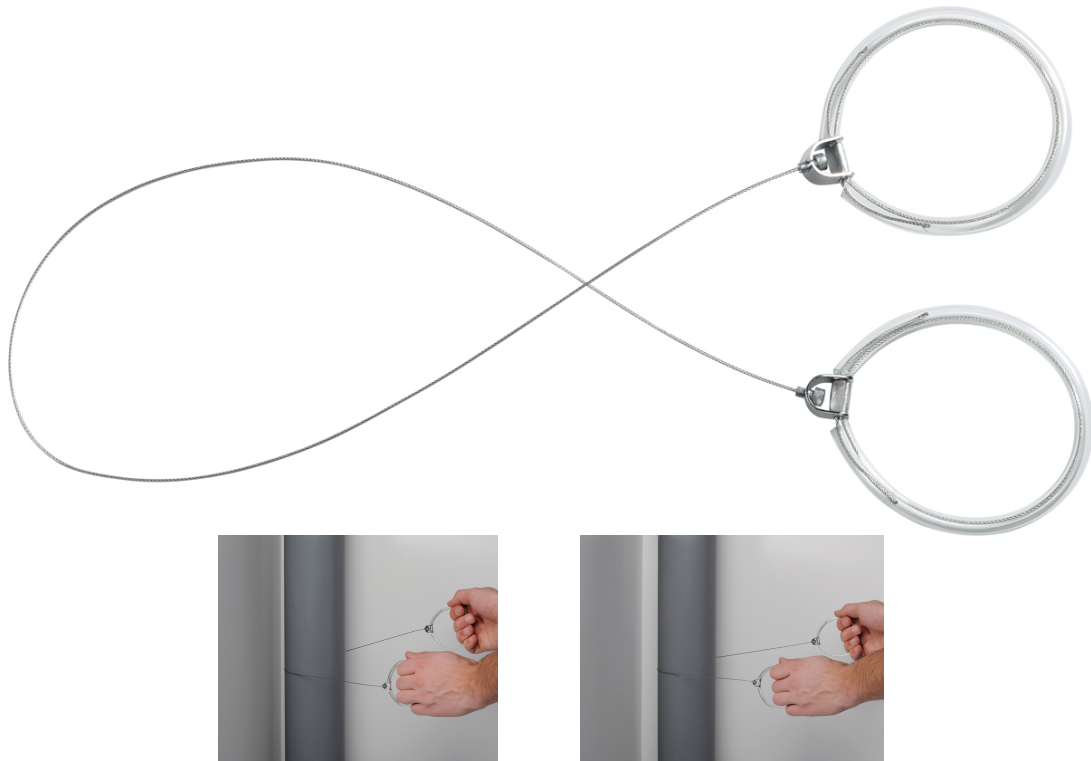

spare wire saw set, 600 mm, 2-pcs.

Consisting of 2 spiral-toothed cutting wires and 2 pull rings. For cutting of ABS, PVC and CPVC tubes in corners and in hard of access workplaces. Depending on the material to be cut repeated use is possible.