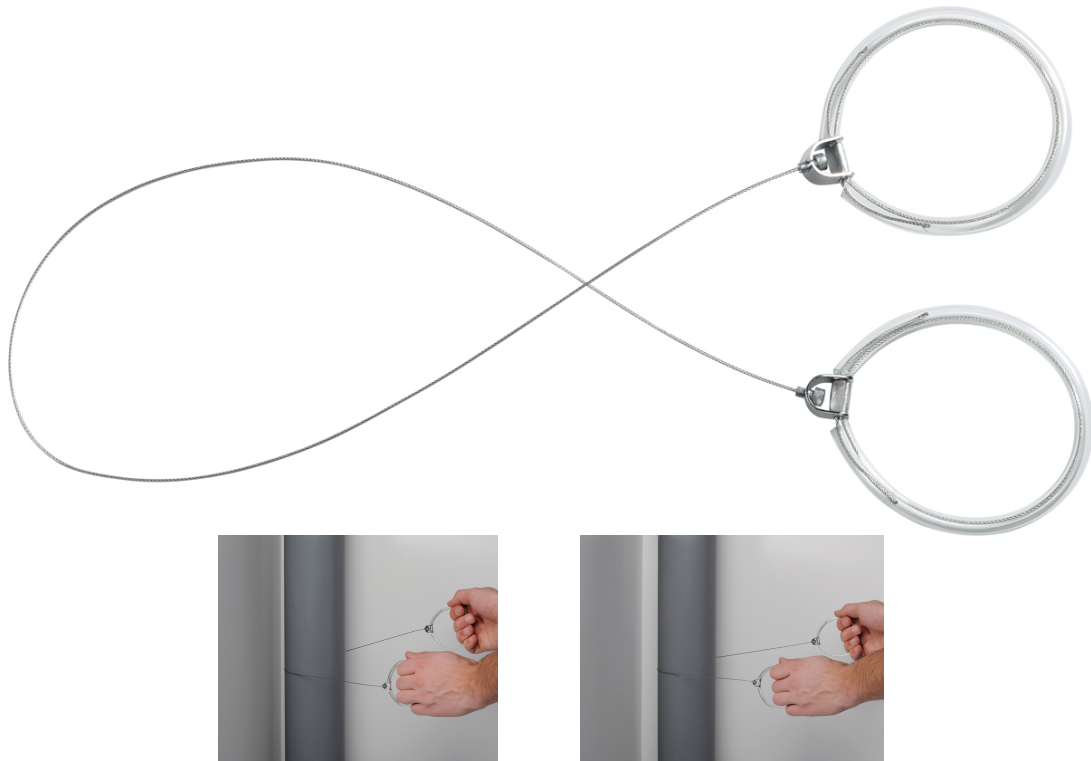

**Wire saw set, 800 mm, 4-pcs.**

Consisting of 2 spiral-toothed cutting wires and 2 pull rings. For cutting of ABS, PVC and CPVC tubes in corners and in hard of access workplaces. Depending on the material to be cut repeated use is possible.