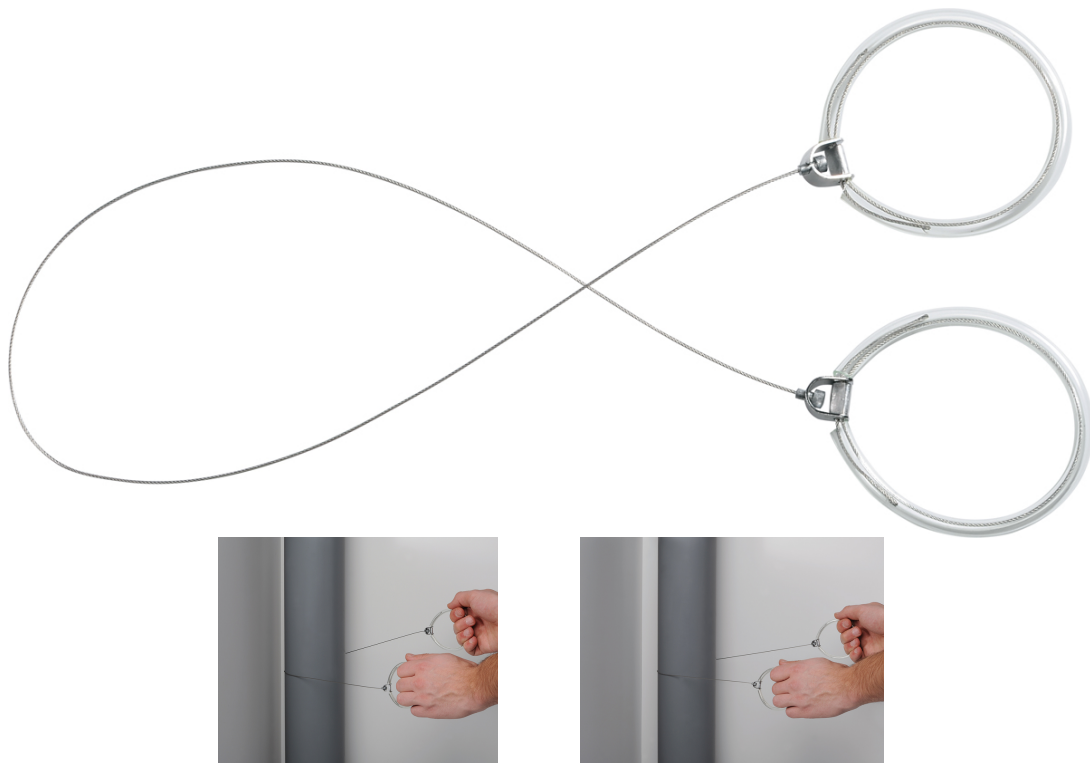

Wire saw set, 800 mm, 4-pcs.

Consisting of 2 spiral-toothed cutting wires and 2 pull rings. For cutting of ABS, PVC and CPVC tubes in corners and in hard of access workplaces. Depending on the material to be cut repeated use is possible.