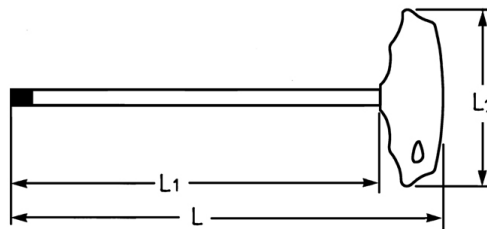

**TORX®-Screwdriver, with T-handle, T 45**

With T-handle and hang-up hole, for TORX® socket screws, Chrome-Vanadium

Details	
Code-No.	50813474580
T	T 45
Torx mm	7,82
L mm	285
L1 mm	250
L2 mm	95
Weight	142
Packaging unit	5
EAN	4024089347463
Packaging	cardboard