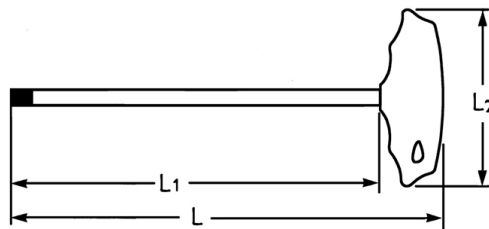

## TORX®-Screwdriver, with T-handle, T 40

With T-handle and hang-up hole, for TORX® socket screws, Chrome-Vanadium

Details	
Code-No.	50813474080
T	T 40
Torx mm	6,65
L mm	235
L1 mm	200
L2 mm	95
Weight	123
Packaging unit	5
EAN	4024089347456
Packaging	cardboard